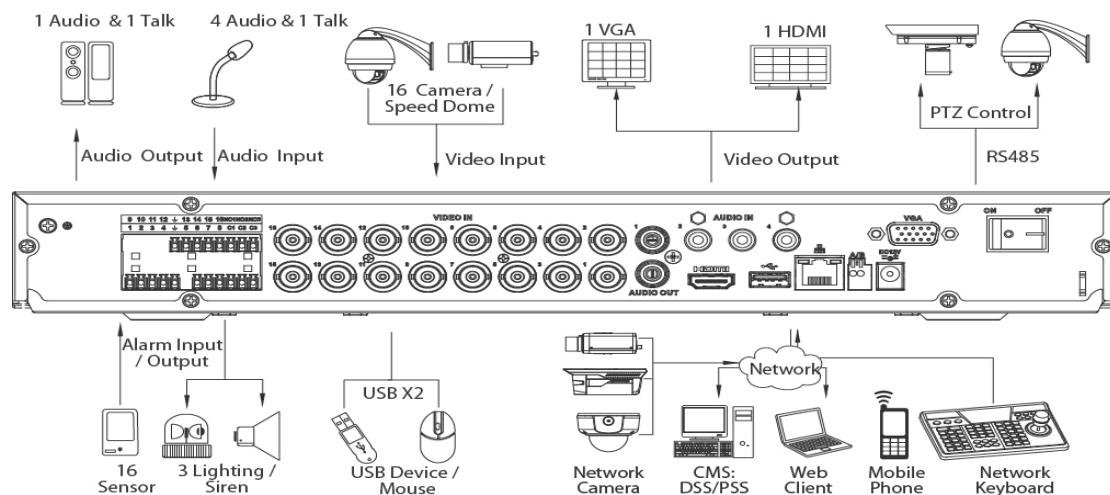

DH-HCVR5204/5208/5216A-S3

	zoom	
Backup Mode	USB Device/Internal SATA burner/Network	
Network		
Ethernet	RJ-45 port (10/100M)	RJ-45 port (10/100M/1000M)
Network Functions	HTTP, IPv4/IPv6, TCP/IP, UPNP, RTSP, UDP, SMTP, NTP, DHCP, DNS, PPPOE, DDNS, FTP, IP Filter, SNMP, P2P	
Max. User Access	128 users	
Smart Phone	iPhone, iPad, Android, Windows Phone	
Storage		
Internal HDD	2 SATA ports, up to 12TB	
Auxiliary Interface		
USB Interface	2 ports(1 Rear), USB2.0	2 ports (1 Rear USB3.0, 1 Front USB2.0)
RS485	1 port, For PTZ control	
General		
Power Supply	DC12V/4A	
Power Consumption	15W(without HDD)	
Working Environment	-10°C ~+55°C / 10%~90%RH / 86~106kpa	
Dimension(W×D×H)	1U, 375mm×285mm×55mm	
Weight	2.35KG(without HDD)	

System Connection

*Takes HCVR5216A-S3 as an example

Dahua Technology Co., Ltd.

1199' BinAn Road, Binjiang District, Hangzhou, China
Tel: +86-571-87688883
Fax: +86-571-87688815
Email: overseas@dahuatech.com
www.dahuatech.com

*Design and specifications are subject to change without notice.