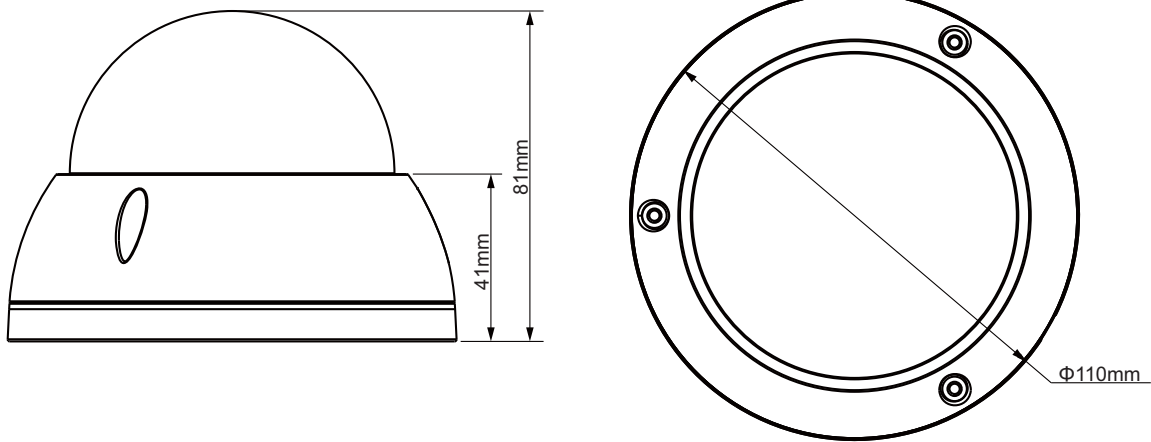

### Features

- 1/3" 1.4Megapixel CMOS
- 25/30/50/60fps@720P
- High speed, long distance real-time transmission
- HD and standard definition switchable
- OSD Menu, control over coaxial cable
- Day/Night(ICR), AWB, AGC, BLC, 3D-DNR
- 3.6mm fixed lens (2.8mm, 6mm, 8mm optional)
- Max. IR LEDs length 20m, Smart IR
- IP66, IK10, DC12V

## Technical Specifications

Model	DH-HAC-HDBW2120EP	DH-HAC-HDBW2120EN
<b>Camera</b>		
Image Sensor	1/3" 1.4Megapixel CMOS	
Effective Pixels	1305(H)×1049(V)	
Electronic Shutter	1/3s~1/100,000s	
Video Frame Rate	25/50fps@720P	30/60fps@720P
Synchronization	Internal	
Mini. Illumination	0.002Lux@F1.2(AGC ON), 0Lux IR on	
Video Output	1-channel BNC HDCVI high definition video output/ CVBS standard definition video output (Can switch)	
<b>Camera Features</b>		
Max. IR LEDs Length	20m, Smart IR	
Day/Night	Auto(ICR) / Color / B/W	
Noise Reduction	2D/3D	
OSD Menu	Support	
<b>Lens</b>		
Focal Length	3.6mm (2.8mm, 6mm, 8mm optional)	
Mount Type	M12	
<b>General</b>		
Power Supply	DC12V±10%	
Power Consumption	Max 4W	
Working Environment	-30°C~+60°C / Less than 95%RH (no condensation)	
Transmission Distance	Over 500m via 75-3 coaxial cable	
Ingress Protection	IP66 & IK10	
Dimensions(W×D×H)	Φ110mm×81.0mm	
Weight	0.3kg	

## Dimensions (mm)

---