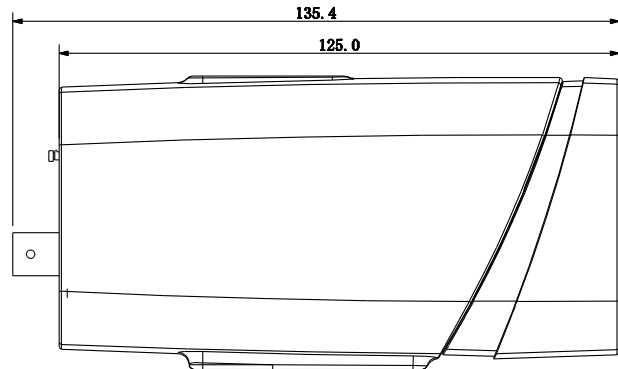

DH-IPC-HF8331E

Dimensions (mm)

Accessory (optional)

PFB120W	PFB121W	PFA121