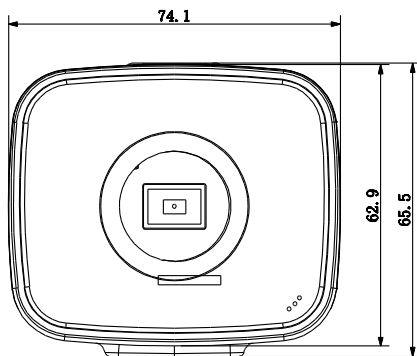

DH-IPC-HF8331E

Dimensions (mm)

Accessory (optional)

PFB120W	PFB121W	PFA121