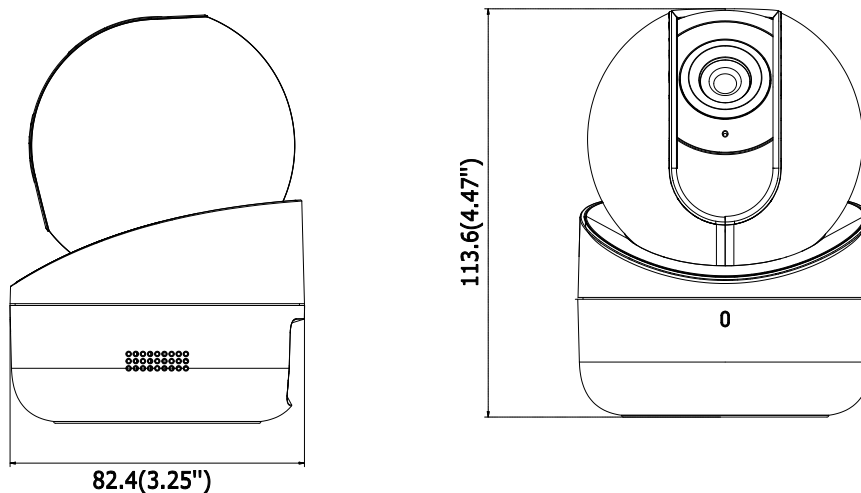

Wi-Fi	
Wireless Standards	IEEE802.11b, 802.11g, 802.11n
Frequency Range	2.4 GHz - 2.4835 GHz
Channel Bandwidth	20/40MHz Support
Protocols	802.11b: CCK, QPSK, BPSK, 802.11g/n: OFDM
Security	64/128-bit WEP, WPA/WPA2, WPA-PSK/WPA2-PSK, WPS
Transfer Rates	11b: 11Mbps, 11g: 54Mbps, 11n: up to 150Mbps
Wireless Range	50 meters (The performance varies based on actual environment)
General	
Operating Conditions	-10 °C – 40°C (14 °F – 104 °F), Humidity 95% or less (non-condensing)
Power Supply	Camera: DC 5V ± 10 %, micro USB interface
Current	Max. 1.4A (estimated)
Power Consumption	Max. 7W
IR Range	Approx. 5 meters
Material	Plastic
Memory Card	DS-2CV2Q01FD-IW: no memory card included DS-2CV2Q01FD-IW/16 GB-T: includes a 16 GB memory card DS-2CV2Q01FD-IW/32 GB-T: includes a 32 GB memory card DS-2CV2Q01FD-IW/64 GB-T: includes a 64 GB memory card
Dimensions	Φ 82.4 × 113.6 mm (Φ 3.25" × 4.47")
Weight (include package)	434g (0.96 lbs)

Ordering Models

DS-2CV2Q01FD-IW, DS-2CV2Q01FD-IW/16 GB-T, DS-2CV2Q01FD-IW/32 GB-T, DS-2CV2Q01FD-IW/64 GB-T

Dimensions