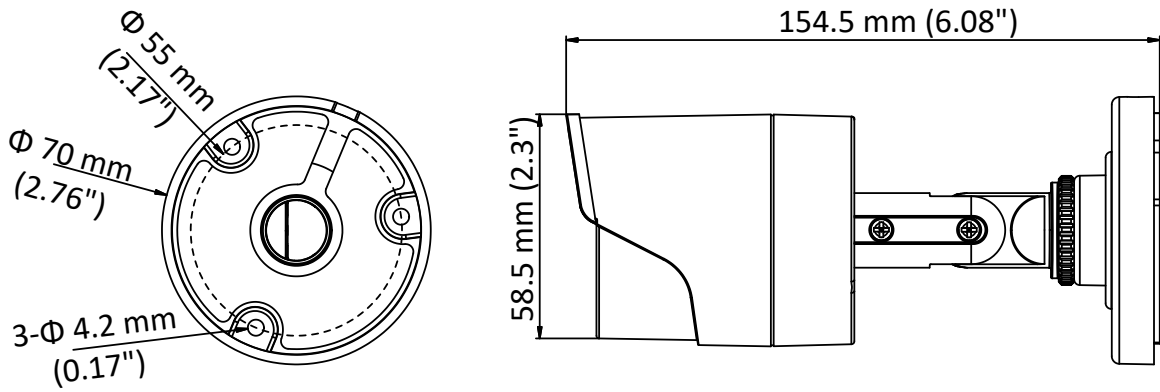

Order Models

DS-2CE16D0T-IRE

Dimension