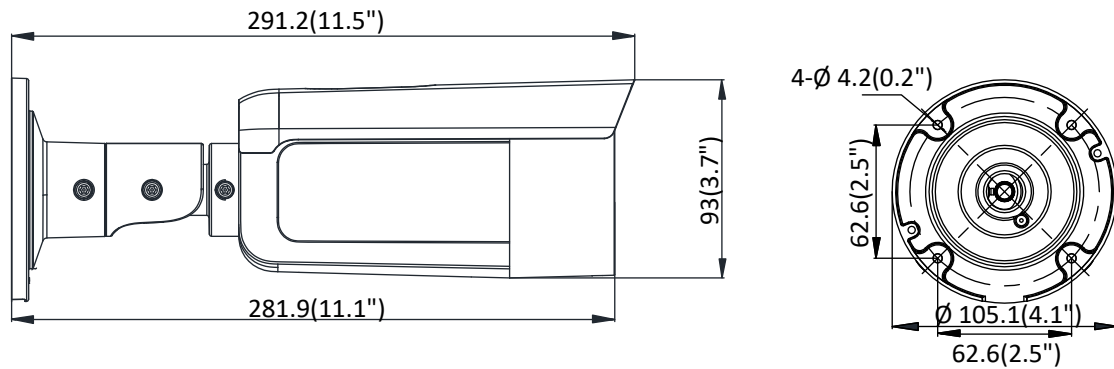

Dimension

Unit: mm(inch)

Accessory

DS-1260ZJ
Junction Box

DS-1275ZJ-S-SUS
Vertical Pole Mount

Distributed by