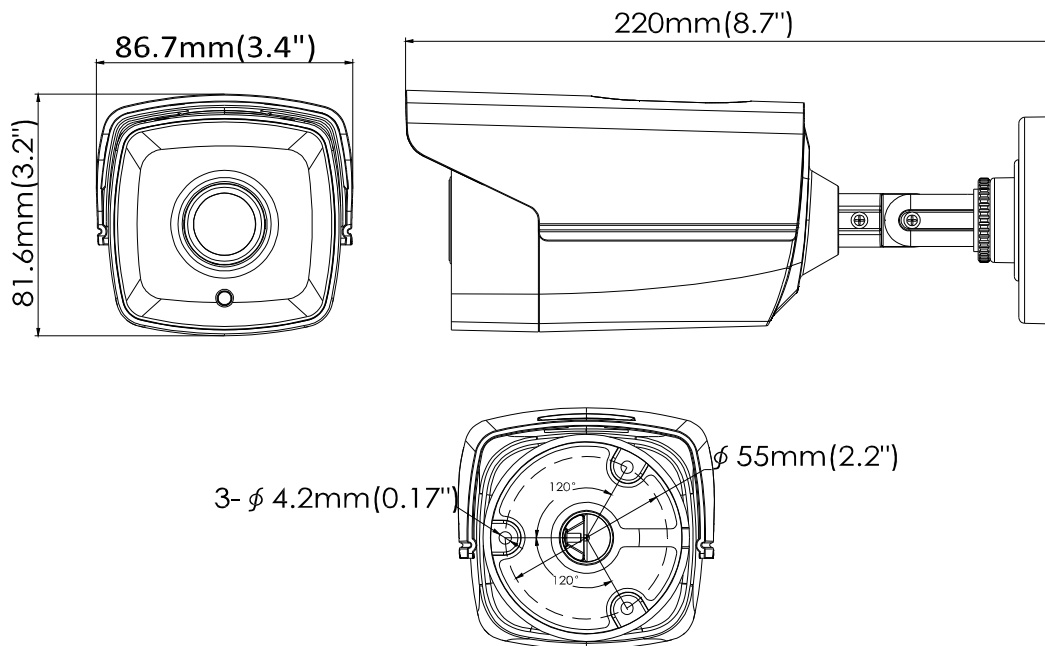

DS-2CE16D0T-IT5 HD1080P EXIR Bullet Camera

Key Features

- 2 Megapixel high-performance CMOS
- Analog HD output, up to 1080P resolution
- True Day/Night, Smart IR
- EXIR technology, up to 80m IR distance
- IP66 weatherproof

Specifications

Camera	
Image Sensor	2MP CMOS Image Sensor
Signal System	PAL/NTSC
Effective Pixels	1920(H)*1080(V)
Min. illumination	0.01 Lux @ (F1.2,AGC ON),0 Lux with IR
Shutter Time	1/25(1/30)s to 1/50,000s
Lens	3.6mm (6mm, 8mm, 12mm, 16mm optional)
	Angle of View: 82.2°(3.6mm), 54°(6mm), 37.7°(8mm), 24.2°(3.6mm), 18.8°(6mm)
Lens Mount	M12
Day & Night	ICR
Angle Adjustment	Pan: 0 - 360°, Tilt: 0 - 180°, Rotation: 0 - 360°
Synchronization	Internal synchronization
Video Frame Rate	1080p@25fps/1080p@30fps
HD Video Output	1 Analog HD output
S/N Ratio	>62dB
General	
Operating Conditions	-40 °C – 60 °C (-40 °F – 140 °F), Humidity 90% or less (non-condensing)
Power Supply	12 VDC ± 15%
Power Consumption	Max. 6W
Protection Level	IP66
IR Range	Up to 80m
Dimensions	86.22×82.05×220.13mm(3.39"×3.23"×8.67")
Weight	430 g (0.95 lbs)

Order Models

DS-2CE16D0T-IT5

Dimensions

Accessories

DS-1280ZJ-XS
Junction box

DS-1H18
Video Balun

X41T
Camera Tester

Distributed by