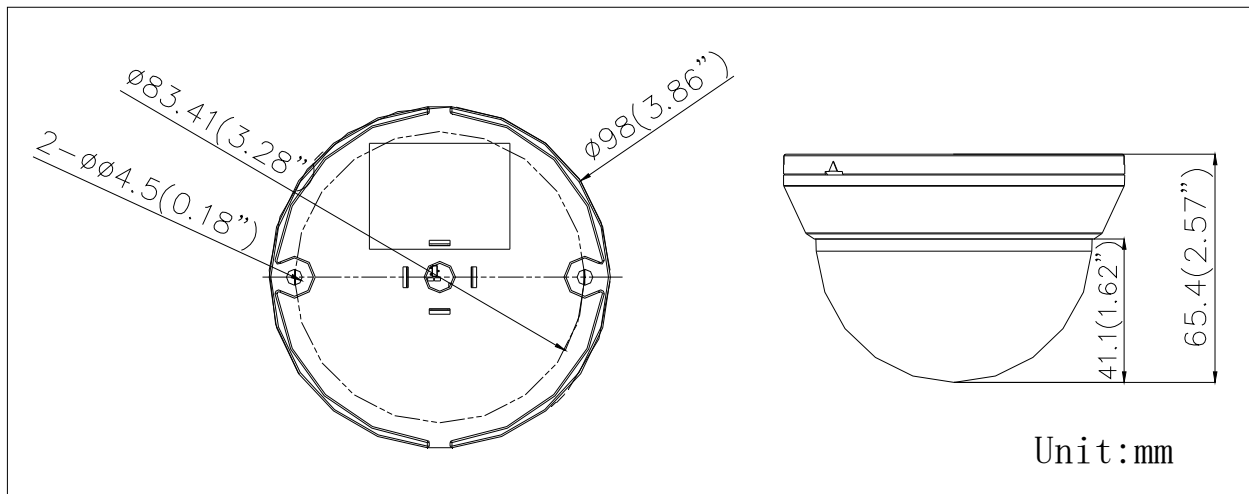

Dimensions