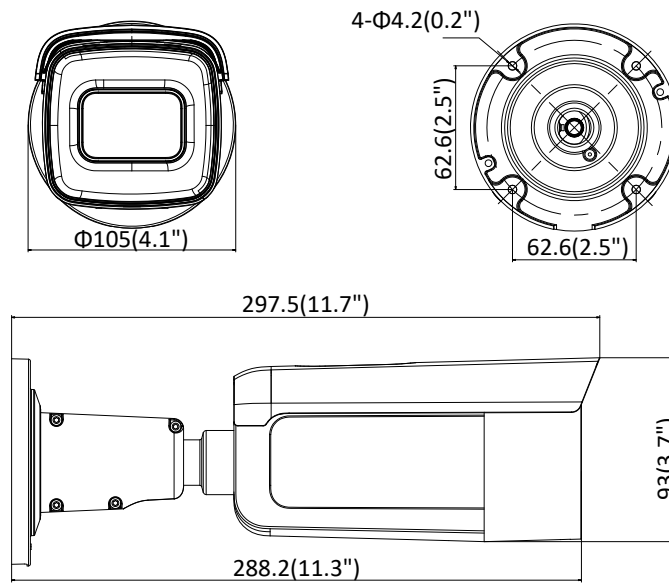

### Key Features

- Max. 2688 × 1520 @ 30fps
- H.265, H.264
- 120dB WDR
- Color: 0.007 Lux @ (F1.2, AGC ON), 0.01 Lux @ (F1.4, AGC ON), 0 Lux with IR
- 12 VDC & PoE (802.3at, class 4)
- IR range: Up to 50 m
- Support on-board storage, up to 128 GB
- IP67, IK10
- BLC/3D DNR/ROI

<b>Network</b>	
Network Storage	Support micro SD/SDHC/SDXC card (128G) local storage, NAS (NFS,SMB/CIFS), ANR
Alarm Trigger	Tampering alarm, network disconnected, IP address conflict, illegal login, HDD full, HDD error
Protocols	TCP/IP, ICMP, HTTP, HTTPS, FTP, DHCP, DNS, DDNS, RTP, RTSP, RTCP, PPPoE, NTP, UPnP, SMTP, SNMP, IGMP, 802.1X, QoS, IPv6, UDP, Bonjour
General Function	One-key reset, anti-flicker, heartbeat, mirror, password protection, privacy mask, watermark, IP address filtering
Firmware Version	V5.5.63
API	ONVIF (PROFILE S, PROFILE G), ISAPI
Simultaneous Live View	Up to 6 channels
User/Host	Up to 32 users 3 levels: Administrator, Operator and User
Client	iVMS-4200, Hik-Connect, iVMS-5200, iVMS-4500
Web Browser	Plug-in required live view: IE8+, Chrome 31.0-44, Firefox 30.0-51, Safari 8.0+ Plug-in free live view: Chrome 45.0+, Firefox 52.0+
<b>Interface</b>	
Communication Interface	1 RJ45 10M/100M self-adaptive Ethernet port
On-board Storage	Built-in micro SD/SDHC/SDXC slot, up to 128 GB
SVC	H.265 encoding and H.264 encoding support
Reset Button	Yes
Audio (-S)	1 audio input (line in), 1 audio output (line out), mono sound
Alarm (-S)	1 alarm input, 1 alarm output
<b>General</b>	
Operating Conditions	-30 °C to +60 °C (-22 °F to +140 °F), humidity 95% or less (non-condensing)
Power Supply	12 VDC ± 25%, 5.5 mm coaxial power plug PoE (802.3at, class 4)
Power Consumption and Current	12 VDC, 1.3 A, max. 15.5 W PoE: (802.3at, 42.5 VDC to 57 VDC), 0.5 A to 0.3 A, max. 19 W
Protection Level	IP67, IK10
Material	Front cover & back cover: metal
Dimensions	Camera: Φ 105 × 297.5 mm (Φ 4.1" × 11.7")
Weight	Camera: 1400 g (3.1 lb.) With package: 1750 g (3.9 lb.)

## Dimension

Unit: mm(inch)