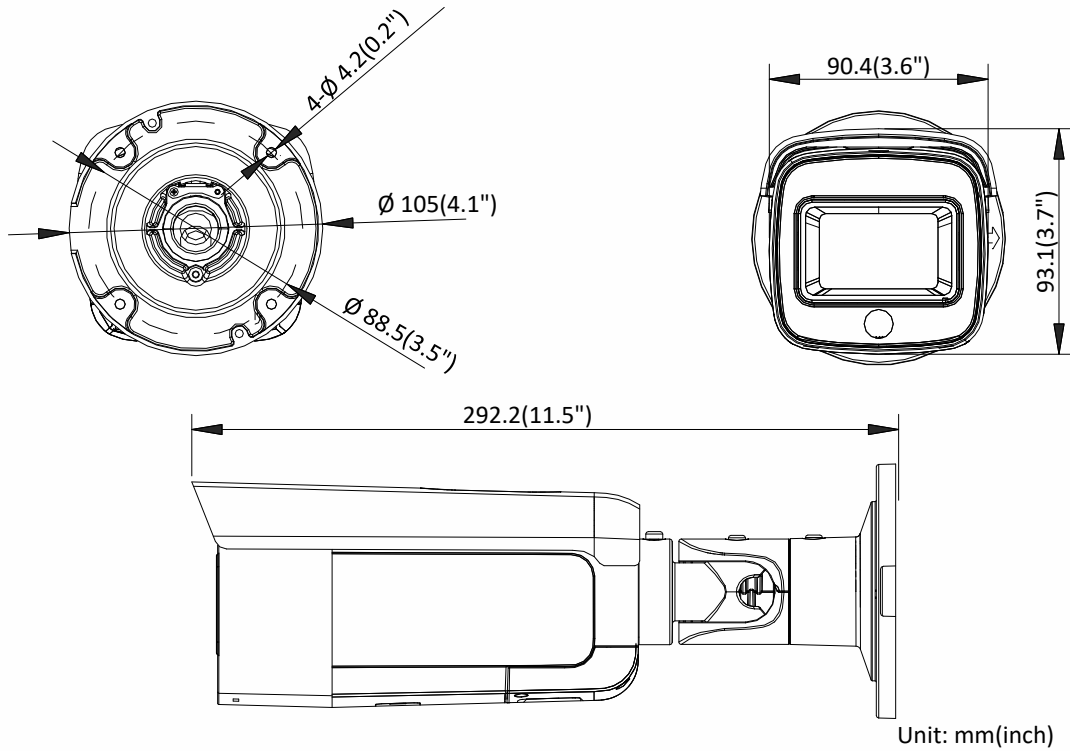

Dimension

Accessory