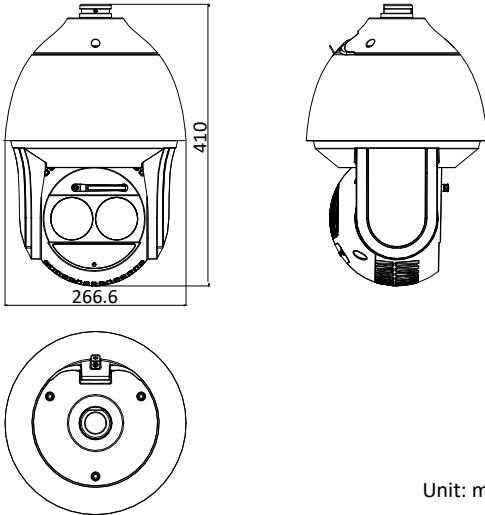

Dimensions	Φ 266.6 mm × 410 mm (Φ 10.50" × 16.14")
Weight	Approx. 8 kg (17.64 lb)

Order Model

DS-2DF8236I5X-AELW, with wiper, 24 VAC & Hi-PoE

Dimensions

Unit: mm

Accessories

	DS-1604ZJ	Wall Mounting Bracket
	DS-1604ZJ-box	Wall Mounting Bracket with Junction Box
	DS-1604ZJ-box-pole	Vertical Pole Mounting Bracket with Junction Box
	DS-1604ZJ-box-corner	Wall Mounting Bracket with Junction Box
	DS-1660ZJ	Parapet Wall Mounting Bracket
	DS-1619ZJ	Gooseneck Mounting Bracket
	DS-1661ZJ	Pendant Mounting Bracket
	DS-1662ZJ	Pendant Mounting Bracket
	DS-1663ZJ	Ceiling Mounting Bracket
	DS-1667ZJ	Extendable Pole for Pendant Mounting Bracket
	DS-1673ZJ	Horizontal Pole Mounting Bracket
	DS-1682ZJ	Extendable Pole for Pendant Mounting Bracket