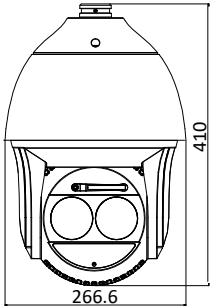

**Order Model**

DS-2DF8436I5X-AELW, with wiper, 24 VAC & Hi-PoE

**Dimensions**

Unit: mm