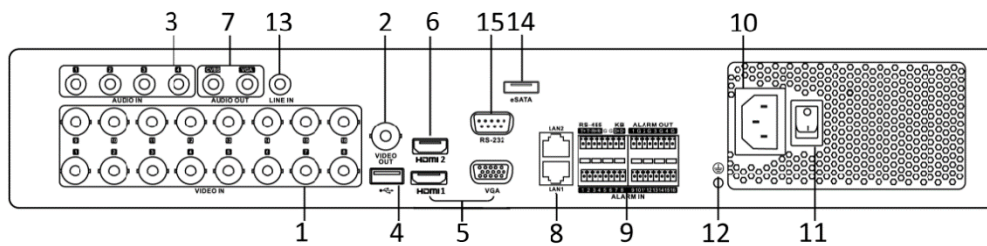

Physical Interfaces

Index	Description	Index	Description
1	VIDEO IN	9	RS-485 Serial Interface, Keyboard Interface, ALARM IN and ALARM OUT
2	VIDEO OUT	10	100 to 240 VAC Power Input
3	AUDIO IN of RCA Connector	11	Power Switch
4	USB Interface	12	GND
5	HDMI 1/VGA Interface	13	LINE IN
6	HDMI 2 Interface	14	eSATA Interface
7	CVBS AUDIO OUT	15	RS-232 Serial Interface
8	LAN Network Interfaces