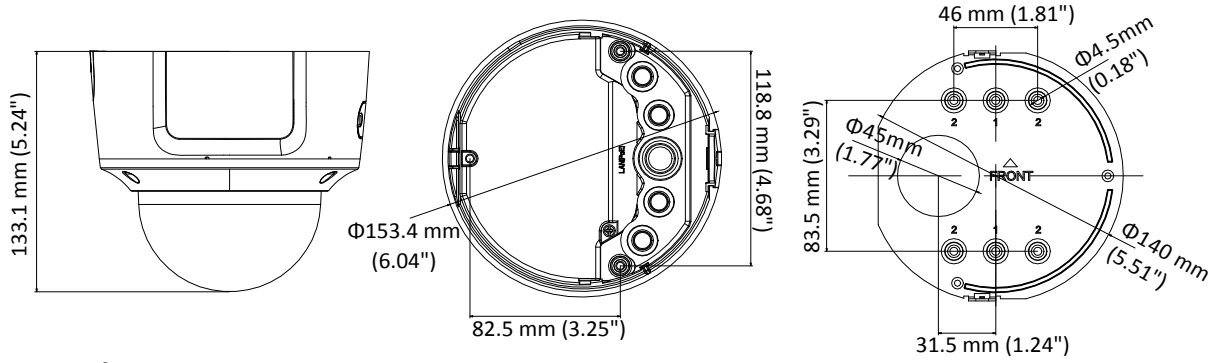

Available Model:

DS-2CD2725FWD-IZS

Dimensions

Accessories

DS-1475ZJ-SUS
Vertical Pole Mount

DS-1476ZJ-SUS
Corner Mount

Distributed by