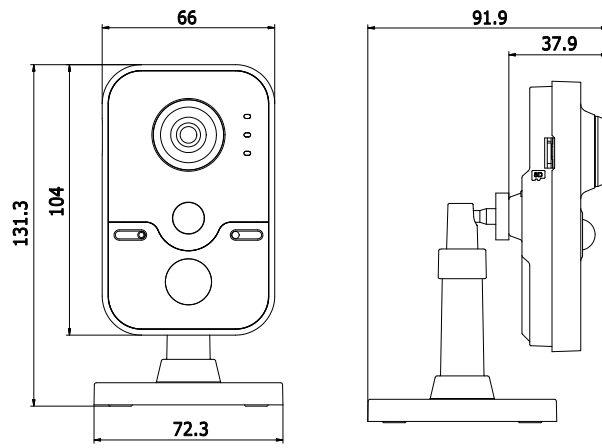

DS-2CD2422FWD-IW 2.0 MP WDR Network Cube Camera

Key Features

- Up to 2.0 megapixel high resolution
- Two video streams
- 2.8mm/4mm fixed lens
- 120 dB Wide Dynamic Range
- 3D Digital Noise Reduction
- Support on-board storage, up to 128GB
- Build-in microphone and speaker, support two-way audio
- 12 VDC & PoE (802.3af)
- Up to 10 m IR range
- Alarm I/O
- Support PIR (Passive Infrared Detection)
- Built-in Wi-Fi
- Mobile Monitoring via Hik-Connect

Reset	Yes
Wi-Fi	
Wireless Standards	IEEE802.11b, 802.11g, 802.11n
Frequency Range	2.4 GHz ~ 2.4835 GHz
Channel Bandwidth	20/40MHz Support
Protocols	802.11b: CCK, QPSK, BPSK, 802.11g/n: OFDM
Security	64/128-bit WEP, WPA/WPA2, WPA-PSK/WPA2-PSK, WPS
Transmit Output Power	11b: 17±1.5dBm @ 11Mbps 11g: 14±1.5dBm @ 54Mbps 11n: 12.5±1.5dBm
Reception Sensitivity	11b: -90dBm @ 11Mbps (Typical) 11g: -75dBm @ 54Mbps (Typical) 11n: -74dBm (Typical)
Transfer Rates	11b: 11Mbps, 11g: 54Mbps, 11n: up to 150Mbps
Wireless Range	50 meters (The performance varies based on actual environment)
General	
Operating Conditions	-10 °C – 40°C (14 °F – 104 °F), Humidity 95% or less (non-condensing)
Power Supply	12 VDC ± 25%, PoE (802.3af)
Power Consumption	Max. 5W
PIR	Angle: 90°, Range: 8m
IR Range	Approx. 10 meters
Dimensions	72.3 × 91.9 × 131.3mm (2.85" × 3.62" × 5.17")
Material	Plastic
Weight	400g (0.88lbs)

Ordering Models

DS-2CD2422FWD-IW

Dimensions

UNIT: mm

Distributed by

Headquarters

No.555 Qianmo Road, Binjiang District,
Hangzhou 310051, China
T +86-571-8807-5998
overseasbusiness@hikvision.com

Hikvision USA
T +1-909-895-0400
sales.usa@hikvision.com