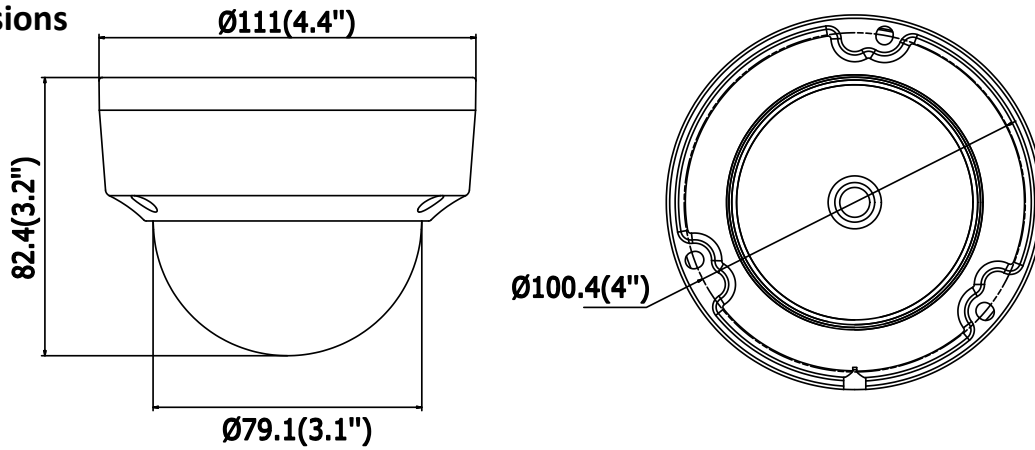

Dimensions

Unit: mm

Accessories

DS-1259ZJ

DS-1272ZJ-110

DS-1272ZJ-110B

DS-1271ZJ-110

DS-1280ZJ-DM18

DS-1276ZJ

DS-1275ZJ

DS-1250ZJ

Distributed by