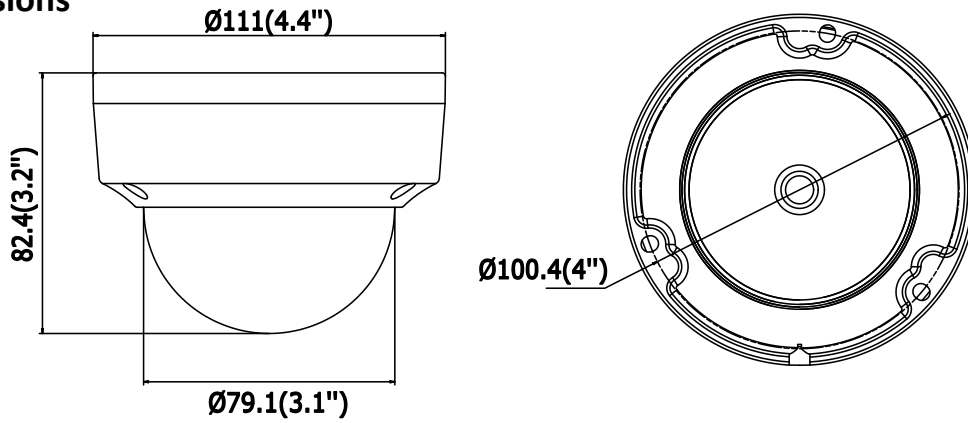

Dimensions

Unit: mm

Accessories

DS-1259ZJ

DS-1272ZJ-110

DS-1272ZJ-110B

DS-1271ZJ-110

DS-1280ZJ-DM18

DS-1276ZJ

DS-1275ZJ

DS-1250ZJ

Distributed by