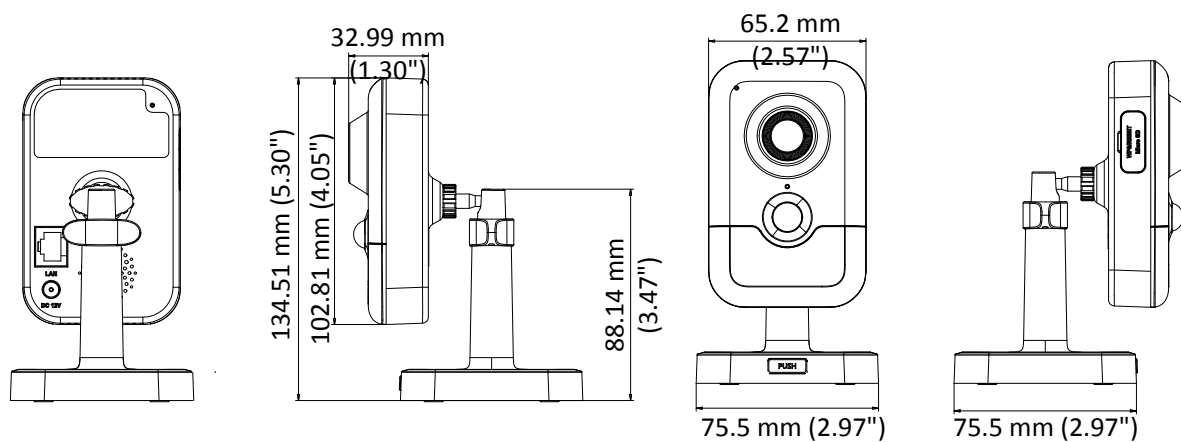

Available Model:

DS-2CD2425FWD-I, DS-2CD2425FWD-IW

Dimensions