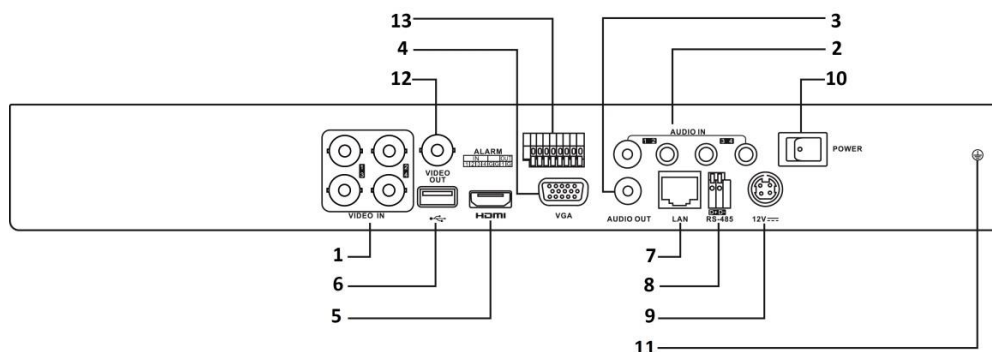

Physical Interfaces

NOTE

The rear panels of DS-7208/7216HUHI-F2/S provide 8/16 video input interfaces.

Index	Description	Index	Description
1	VIDEO IN	8	RS-485 Serial Interface
2	AUDIO IN, RCA Connector	9	12 VDC Power Input
3	AUDIO OUT, RCA Connector	10	Power Switch
4	VGA Interface	11	GND
5	HDMI Interface	12	VIDEO OUT
6	USB Interface	13	Alarm In/Out
7	LAN Network Interface