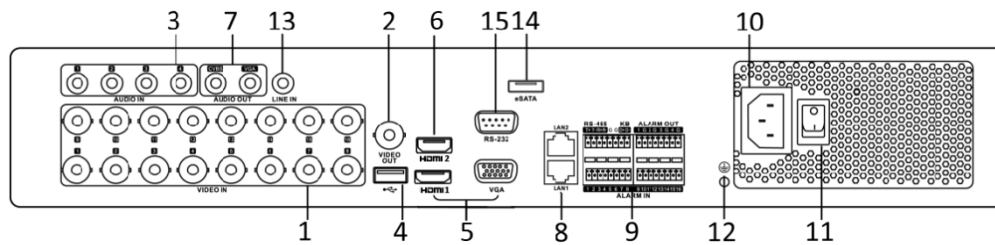

Physical Interfaces

NOTE

The rear panel of DS-7304/7308HUHI-F4/N provides 4/8 video input interfaces.

Index	Description	Index	Description
1	VIDEO IN	9	RS-485 Serial Interface, Keyboard Interface, ALARM IN and ALARM OUT
2	VIDEO OUT	10	100 to 240 VAC Power Input
3	AUDIO IN, RCA Connector	11	Power Switch
4	USB Interface	12	GND
5	HDMI1/VGA Interface	13	LINE IN
6	HDMI2 Interface	14	eSATA Interface
7	CVBS AUDIO OUT and VGA AUDIO OUT	15	RS-232 Serial Interface
8	LAN1 and LAN2 Network Interfaces		

Distributed by

Available Models

DS-7304HUHI-F4/N, DS-7308HUHI-F4/N, DS-7316HUHI-F4/N

HIKVISION®

Headquarters

No.555 Qianmo Road, Binjiang District,
Hangzhou 310051, China
T +86-571-8807-5998
overseasbusiness@hikvision.com

Hikvision USA
T +1-909-895-0400
sales.usa@hikvision.com

Hikvision Italy
T +39-0438-6902
info.it@hikvision.com

Hikvision Singapore
T +65-6684-4718
sg@hikvision.com

Hikvision Africa
T +27 (10) 0351172
sale.africa@hikvision.com

Hikvision Europe
T +31-23-55-42-770
info.eu@hikvision.com

Hikvision France
T +33(0)1-85-330-450
info.fr@hikvision.com

Hikvision Oceania
T +61-2-8599-4233
salesau@hikvision.com

Hikvision Hong Kong
T +852-2151-1761

Hikvision Middle East
T +971-4-8816086
salesme@hikvision.com

Hikvision Spain
T +34-91-737-16-55
info.es@hikvision.com

Hikvision Canada
T +1-909-895-0400
sales.usa@hikvision.com

Hikvision Russia
T +7-495-669-67-99
sateru@hikvision.com

Hikvision Poland
T +48-22-460-01-50
poland@hikvision.com

Hikvision Korea
T +82-31-731-8841
sales.korea@hikvision.com

Hikvision India
T +91-22-28469900
sales@pramahikvision.com

Hikvision UK
T +01628-902140
support.uk@hikvision.com

Hikvision Brazil
T +55 11 3318-0050
Latam.support@hikvision.com