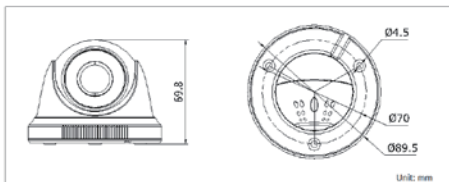

DS-2CE56C0T-IRP

HD720P Indoor IR Turret Camera

Key features

- 1.0 Megapixel high-performance CMOS
- Turbo HD output, up to 720P resolution
- True Day/Night
- DNR, Smart IR
- Up to 20m IR distance

Dimensions

Accessories

Video balun
DS-1H18

Available models

DS-2CE56C0T-IRP

DS-2CE56C0T-IRP	
Camera	
Image Sensor	1 MP CMOS Image Sensor
Effective Pixels	1280(H)*720(V)
Min. Illumination	0.01 Lux @(F1.2,AGC ON), 0 Lux with IR
Shutter Time	1/25(1/30) s to 1/50,000 s
Lens	3.6mm (2.8mm, 6mm optional)
	Angle of View: 71°(3.6mm), 92°(2.8mm), 57°(6mm)
Lens Mount	M12
Angle Adjustment	Pan: 0 - 360°, Tilt: 0 - 90°, Rotation: 0 - 360°
Day & Night	ICR
Synchronization	Internal synchronization
Video Frame Rate	720p@25fps/720p@30fps
HD Video Output	1 Turbo HD output
General	
Working Temperature/ Humidity	-40 °C - 60 °C (-40 °F - 140 °F) Humidity 90% or less (non-condensing)
Power Supply	12V DC
Power Consumption	Max. 4W
IR Range	Up to 20m
Dimension	Φ 89.5 × 69.8 mm(Φ 3.52" × 2.75")
Weight(approx.)	260g (0.57 lb)