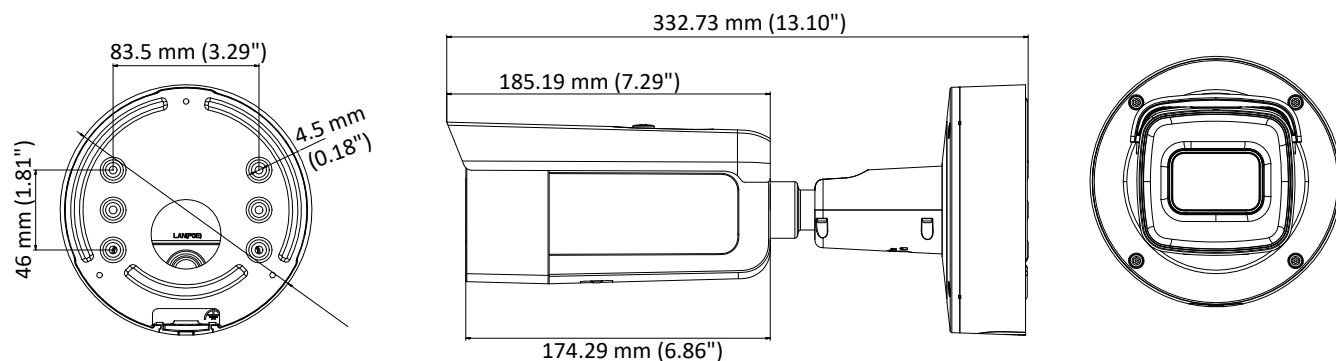

Image Enhancement	BLC/3D DNR
Text Overlay	Up to 8 text overlays are configurable
Image Setting	Rotate mode, saturation, brightness, contrast, sharpness adjustable by client software or web browser
Day/Night Switch	Auto/Schedule/Triggered by Alarm In
<b>Network</b>	
Network Storage	Support Micro SD/SDHC/SDXC card (128G), local storage and NAS (NFS,SMB/CIFS), ANR
Alarm Trigger	Motion detection, video tampering alarm, network disconnected, IP address conflict, illegal login, HDD full, HDD error
Protocols	TCP/IP, ICMP, HTTP, HTTPS, FTP, DHCP, DNS, DDNS, RTP, RTSP, RTCP, PPPoE, NTP, UPnP, SMTP, SNMP, IGMP, 802.1X, QoS, SSL/TLS, IPv4, IPv6
General Function	One-key reset, anti-flicker, three streams, heartbeat, password protection, privacy mask, watermark, IP address filter
API	ONVIF (PROFILE S, PROFILE G), PSIA, CGI, ISAPI
Simultaneous Live View	Up to 6 channels
User/Host	Up to 32 users 3 levels: Administrator, Operator and User
Client	iVMS-4200, iVMS-4500, iVMS-5200
Web Browser	IE8+, Chrome 31.0-44, Firefox 30.0-51, Safari 8.0+
<b>Interface</b>	
Audio	1 input (line in, 3.5 mm), 1 output (3.5 mm), single track
Communication Interface	1 RJ45 100M Ethernet port
Alarm	1 input, 1 output (max. 12 VDC, 30 mA)
Video Output	1Vp-p composite output (75 Ω/BNC)
On-board storage	Built-in Micro SD/SDHC/SDXC slot, up to 128 GB
SVC	H.264 encoding supports
Reset Button	Support
<b>Audio</b>	
Environment Noise Filtering	Support
Audio Sampling Rate	16 kHz
<b>General</b>	
Operating Conditions	-30 °C to +60 °C (-22 °F to +140 °F), Humidity 95% or less (non-condensing)
Power Supply	12 VDC ± 25%, PoE (802.3at, class 4) Terminal block for DC input
Power Consumption and Current	12 VDC, 1.2A, max. 14.5W PoE (802.3at, 42.5V to 57V), 0.1A to 0.5A, max. 16.5W
Protection Level	IP66, IK10
Material	Metal
Dimensions	144.1 × 144.1 × 331.5 mm (5.67" × 5.67" × 13.05")
Weight	Camera: Approx. 1890 g (4.17 lb.)

## Dimensions

Distributed by