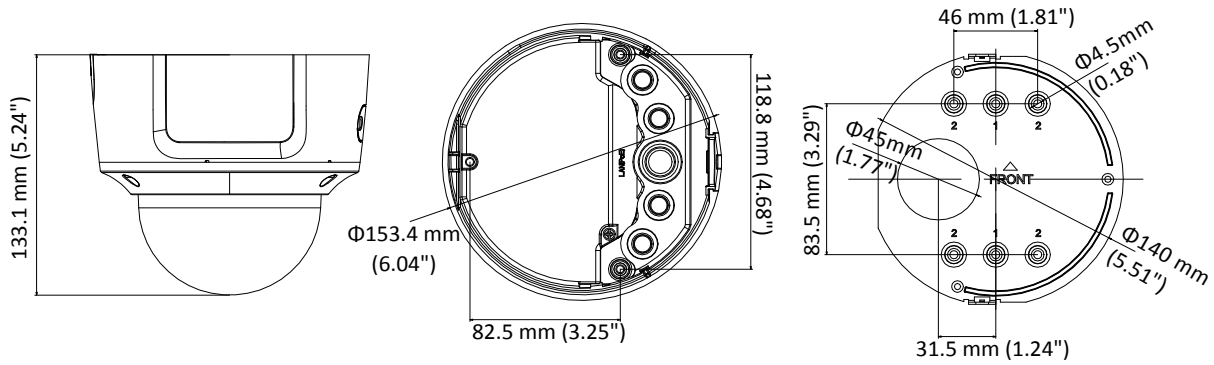

Day/Night Switch	Auto/Schedule/Triggered by Alarm In
<b>Network</b>	
Network Storage	Support Micro SD/SDHC/SDXC card (128G), local storage and NAS (NFS,SMB/CIFS), ANR
Alarm Trigger	Motion detection, video tampering, network disconnected, IP address conflict, illegal login, HDD full, HDD error, Alarm input, Alarm output
Protocols	TCP/IP, ICMP, HTTP, HTTPS, FTP, DHCP, DNS, DDNS, RTP, RTSP, RTCP, PPPoE, NTP, UPnP, SMTP, SNMP, IGMP, 802.1X, QoS, IPv6, Bonjour
General Function	One-key reset, anti-flicker, three streams, heartbeat, password protection, privacy mask, watermark, IP address filter
API	ONVIF (PROFILE S, PROFILE G), PSIA, CGI, ISAPI
Simultaneous Live View	Up to 6 channels
User/Host	Up to 32 users 3 levels: Administrator, Operator and User
Client	iVMS-4200, iVMS-4500, iVMS-5200
Web Browser	IE8+, Chrome 31.0-44, Firefox 30.0-51, Safari 8.0+
<b>Interface</b>	
Audio	1 input (line in, 3.5 mm), 1 output(3.5 mm), single track
Communication Interface	1 RJ45 10M/100M self-adaptive Ethernet port
Alarm	1 input, 1 output (max. 12 VDC, 30 mA)
Video Output	1Vp-p composite output (75 Ω/BNC)
On-board storage	Built-in Micro SD/SDHC/SDXC slot, up to 128 GB
SVC	H.264 encoding supports
Reset Button	Support
<b>Audio</b>	
Environment Noise Filtering	Support
Audio Sampling Rate	16 kHz
<b>General</b>	
Operating Conditions	-30 °C to +60 °C (-22 °F to +140 °F), Humidity 95% or less (non-condensing)
Power Supply	12 VDC ± 25%, PoE (802.3af) Terminal block for DC input
Power Consumption and Current	12 VDC, 0.75A, max. 9.5W PoE (802.3af, 37V to 57V), 0.1A to 0.3A, max. 11W
Protection Level	IP67, IK10
Material	Metal
Dimensions	Φ153.4 × 133.1 mm (Φ6.04" × 5.24")
Weight	Camera: 1287 g (2.84 lb.)

## Dimensions