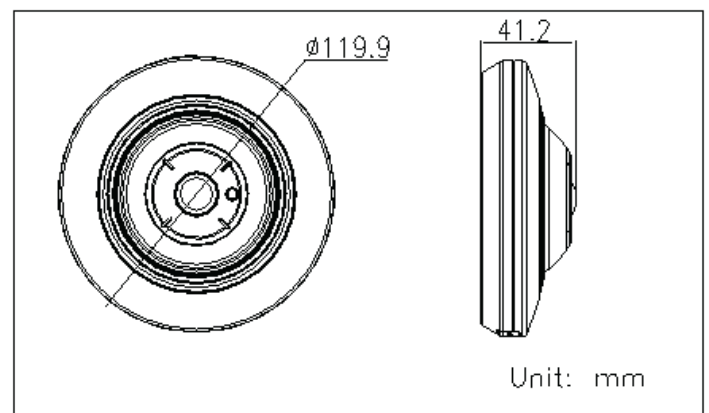

Dimensions