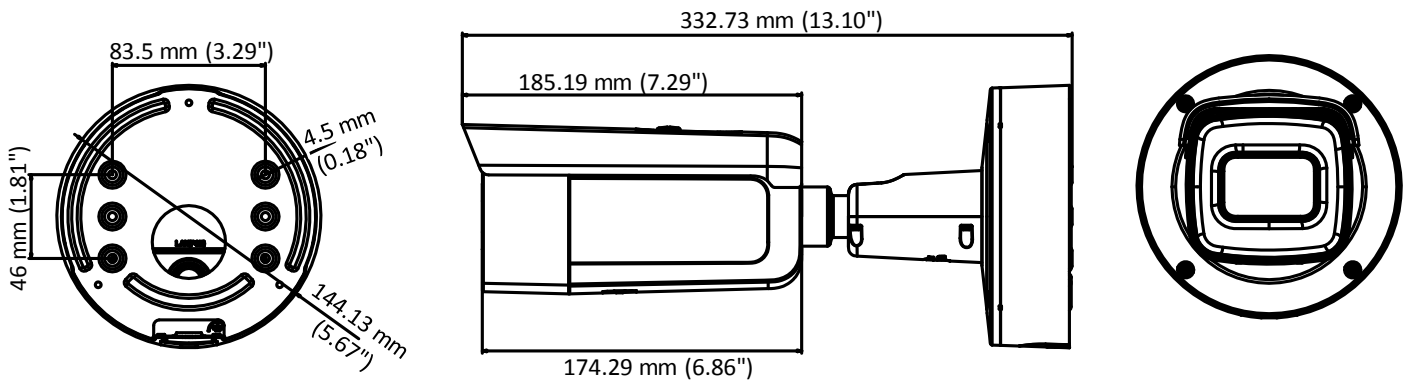

Available Model:

DS-2CD2685FWD-IZS

Dimensions