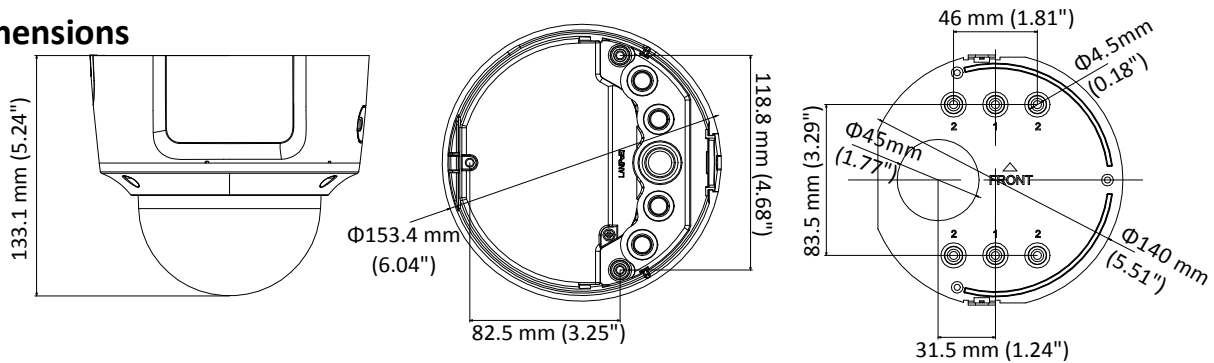

Available Model:

DS-2CD2785FWD-IZS

Dimensions