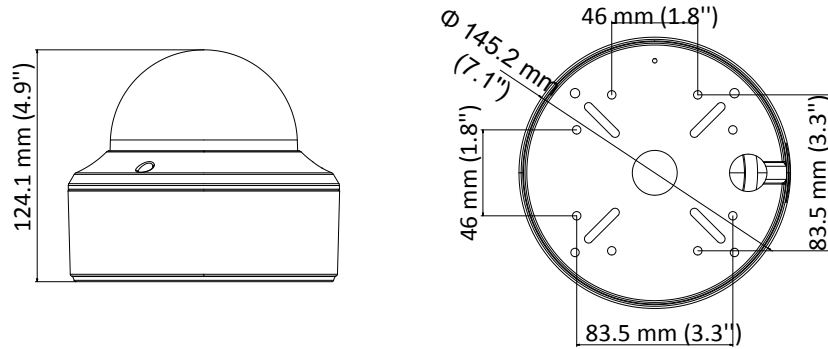

Order Models

DS-2CE56D8T-VPIT3Z, DS-2CE56D8T-AVPIT3Z

Dimension