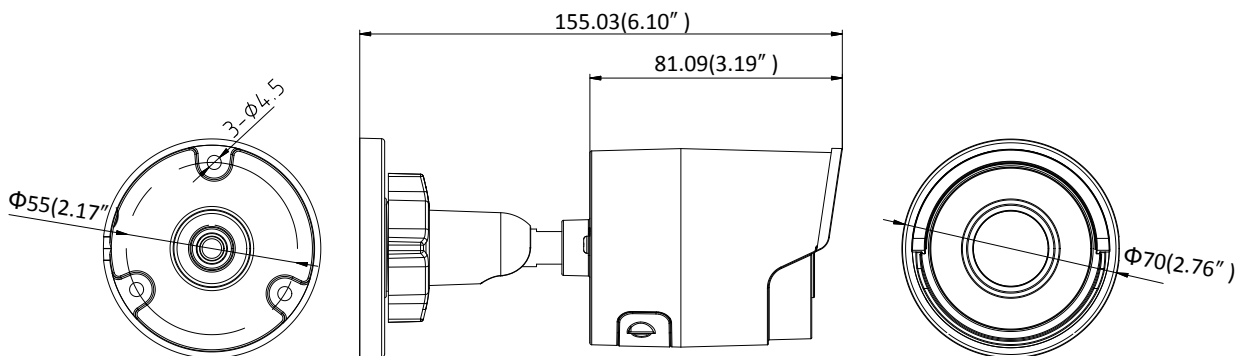

General Function	One-key Reset, Anti-Flicker, Heartbeat, Mirror, Password Protection, Privacy Mask, Watermark, IP Address Filter
<b>Smart Feature-set</b>	
Behavior Analysis	Line crossing detection, intrusion detection, unattended baggage detection, object removal detection
Line Crossing Detection	Cross a pre-defined virtual line, up to 1 pre-defined virtual lines supported
Intrusion Detection	Enter and loiter in a pre-defined virtual region, up to 1 pre-defined virtual regions supported
Object Removal Detection	Objects removed from the pre-defined region, such as the exhibits on display.
Unattended Baggage Detection	Objects left over in the pre-defined region such as the baggage, purse, dangerous materials
Face Detection	Human face appears in the image can be detected and trigger linkage method
<b>Interface</b>	
Communication Interface	1 RJ45 10M/100M self-adaptive Ethernet port
On-board Storage	Built-in microSD/SDHC/SDXC slot, up to 128 GB
<b>General</b>	
Operating Conditions	-30 °C to +60 °C (-22 °F to +140 °F), Humidity 95% or less (non-condensing)
Power Supply	12 VDC ± 25%, 6W PoE(802.3af, class 3), 7W
IR Range	Up to 30 m
Protection Level	IP67
Dimensions	Camera: $\Phi 70 \times 155.03$ mm ( $\Phi 2.76'' \times 6.1''$ ) Package: $216 \times 121 \times 118$ mm ( $8.5'' \times 4.76'' \times 4.65''$ )
Weight	Camera: 410 g (0.9 lb.)

## Dimensions