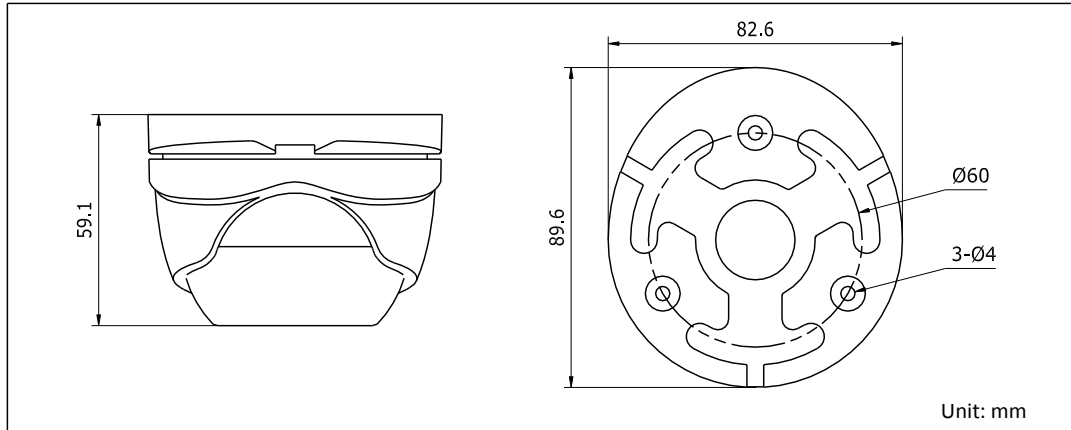

Dimensions