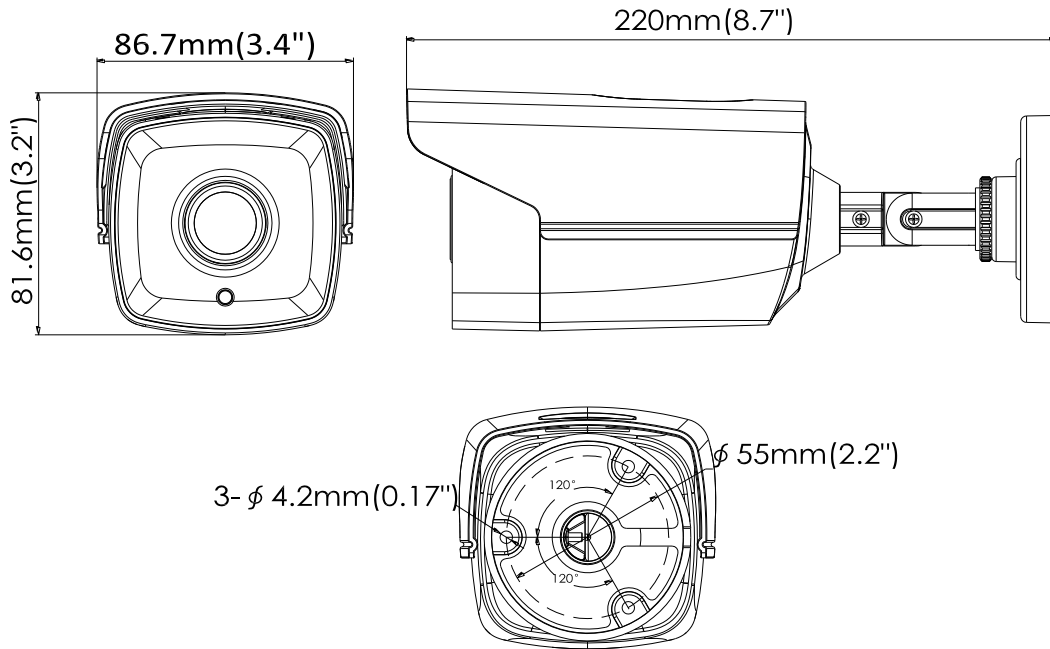

Dimensions

Accessories

Distributed by

Headquarters
No.555 Qianmo Road, Binjiang District,
Hangzhou 310051, China
T +86-571-8807-5998
overseasbusiness@hikvision.com

Hikvision Poland
T +48-22-460-01-50
poland@hikvision.com

Hikvision USA
T +1-909-895-0400
sales.usa@hikvision.com

Hikvision India
T +91-22-28469900
sales@pramahikvision.com

Hikvision UK
T +44-1628-9021-4
support.uk@hikvision.com

Hikvision Europe
T +31-23-5542770
saleseuro@hikvision.com

Hikvision Italy
T +39-0438-6902
info.it@hikvision.com

Hikvision Singapore
T +65-6684-4718
sg@hikvision.com

Hikvision Middle East
T +971-4-8816086
salesme@hikvision.com

Hikvision France
T +33(0)1-85-330-444
info.fr@hikvision.com

Hikvision Oceania
T +61-2-8599-4233
salesau@hikvision.com

Hikvision Russia
T +7-495-669-67-99
saleru@hikvision.com

Hikvision Spain
T +34-91-737-16-55
info.es@hikvision.com

Hikvision Hong Kong
T +852-2151-1761