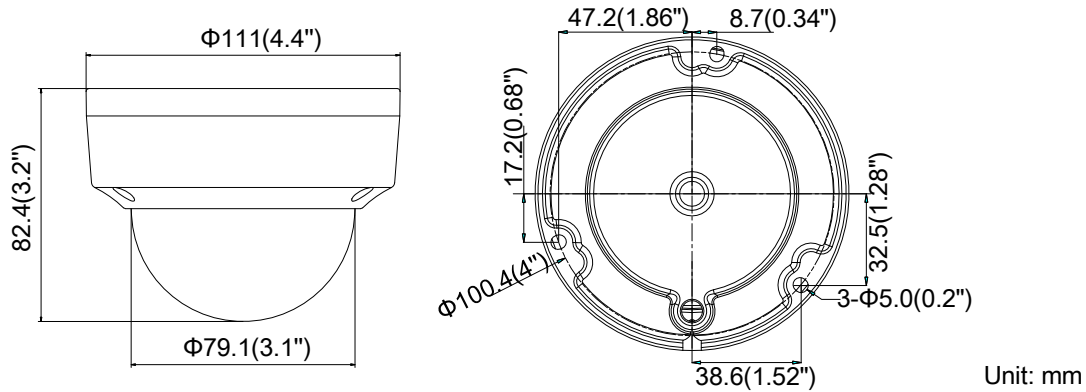

Order Models

DS-2CE56D7T-VPIT

Dimensions