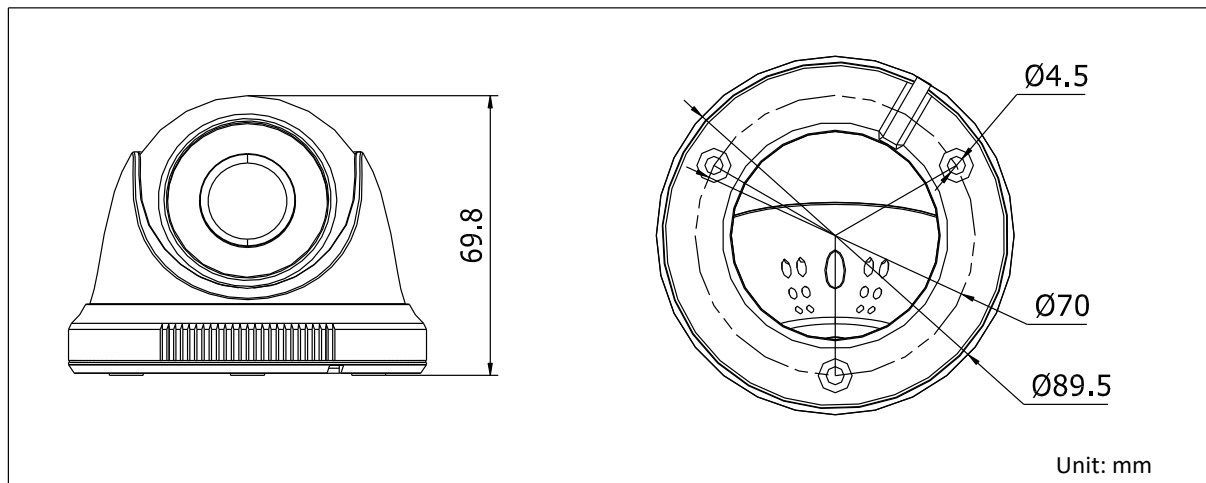

DS-2CE56D0T-IRP HD1080P Indoor IR Turret Camera

Key Features

- 2 Megapixel high-performance CMOS
- Analog HD output, up to 1080P resolution
- True Day/Night, Smart IR
- Up to 20m IR distance

Specifications

Camera	
Image Sensor	2MP CMOS Image Sensor
Signal System	PAL/NTSC
Effective Pixels	1920(H)*1080(V)
Min. illumination	0.01 Lux @ (F1.2,AGC ON),0 Lux with IR
Shutter Time	1/25(1/30)s to 1/50,000s
Lens	2.8mm, 3.6mm, 6mm optional
	Angle of View: 103°(2.8mm), 82.2°(3.6mm), 54°(6mm)
Lens Mount	M12
Day & Night	ICR
Angle Adjustment	Pan: 0 - 360°, Tilt: 0 - 75°, Rotation: 0 - 360°
Synchronization	Internal synchronization
Video Frame Rate	1080p@25fps/1080p@30fps
HD Video Output	1 Analog HD output
S/N Ratio	>62dB
General	
Operating Conditions	-20 °C - 45 °C (-4 °F - 113 °F), Humidity 90% or less (non-condensing)
Power Supply	12 VDC ± 15%
Power Consumption	Max. 4W
IR Range	Up to 20m
Dimension	Φ89.5 × 69.8 mm(Φ3.52" × 2.75")
Weight	250 g

Order Models

DS-2CE56D0T-IRP

Dimensions

Accessories

DS-1272ZJ-110-TRS

Wall Mounting

DS-1275ZJ

Vertical Pole Mounting