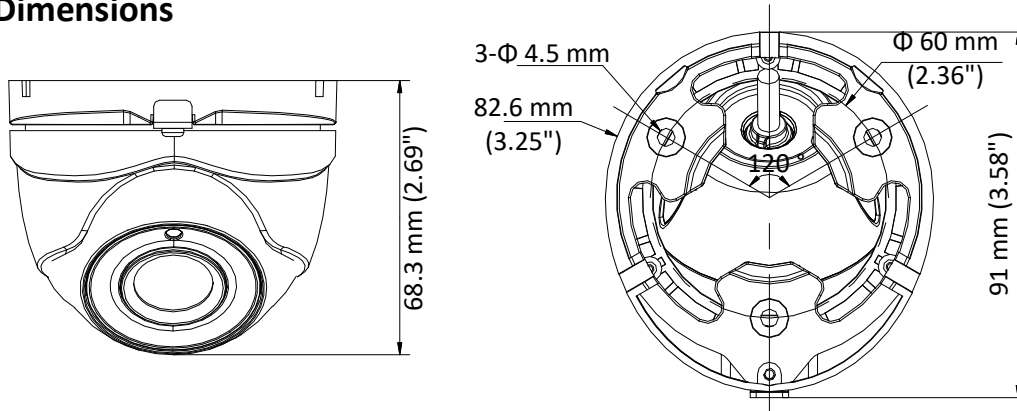

## Specifications

<b>Camera</b>	
Image Sensor	5 MP CMOS image sensor
Effective Pixels	2592 (H) × 1944 (V)
Min. illumination	Color: 0.01 Lux @ (F1.2, AGC ON), 0 Lux with IR
Shutter Time	PAL: 1/25 s to 1/50,000 s NTSC: 1/30 s to 1/50,000 s
Lens	2.8 mm fixed focal Lens Angle of view: 86.5°
Horizontal Field of View	86.5° (2.8 mm), 70.1° (3.6 mm), 46° (6 mm)
Lens Mount	M12
Day & Night	ICR
Angle Adjustment	Pan: 0° to 360°; Tilt: 0° to 75°; Rotate: 0° to 360°
Synchronization	Internal synchronization
Video Frame Rate	2592 × 1944 @ 20fps
HD Video Output	1 HD analog output
<b>Menu</b>	
AGC	Support
D/N Mode	Auto/Color/BW (Black and White)
White Balance	ATW/MWB
BLC	Support
Language	English, Chinese
Functions	Brightness, Sharpness, Digital noise reduction, Mirror, Bad pixel correction, Smart IR
<b>General</b>	
Operating Conditions	-40 °C to 60 °C (-40 °F to 140 °F) , humidity: 90% or less (non-condensation)
Power Supply	12 V DC ± 30%
Power Consumption	Max. 5 W
Protection Level	IP67
IR Range	10 to 20 m
Communication	Up the coax, Protocol: HIKVISIONC (TVI output)
Dimensions	91 mm × 82.6 mm × 68.3 mm (3.58" × 3.25" × 2.69")
Weight	Approx. 350 g (0.77 lb)

## Dimensions