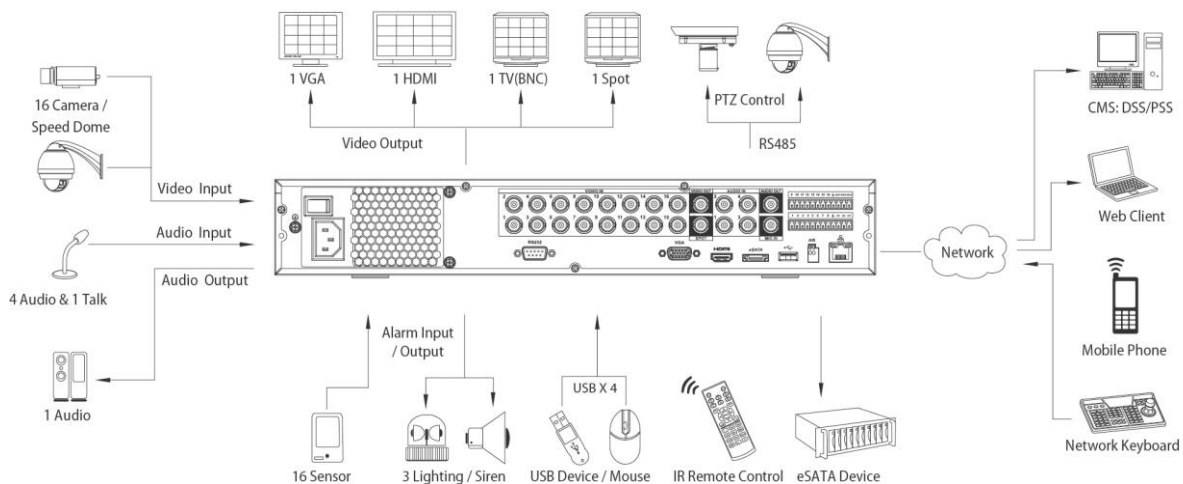

DH-DVR5404/5408/5416

Network Functions	HTTP, IPv4/IPv6, TCP/IP, UPNP, RTSP, UDP, SMTP, NTP, DHCP, DNS, PPPOE, DDNS, FTP, IP Filter, Alarm Server		
Max. User Access	128 users		
Smart Phone	iPhone, iPad, Android, Windows Phone		
Storage			
Internal HDD	4 SATA ports(4HDDs or 3HDDs + 1CD/DVD-RW), up to 16TB		
External HDD	1 eSATA port (Max 4 SATA HDDs), up to 16TB		
Auxiliary Interface			
USB Interface	2 ports (1 Rear), USB2.0		
RS232	1 port, For PC communication & Keyboard		
RS485	1 port, For PTZ control		
Environmental			
Power Supply	AC100~240V, 50/60Hz		
Power Consumption	25W	30W	40W
Working Environment	-10°C ~ +55°C/10%~90%RH / 86~106kpa		
Dimension(W×D×H)	1.5U, 440mm×460mm×68mm		
Weight	6.0KG(without HDD)		

System Connection

* Take DVR5416 as an example

Dahua Technology Co., Ltd.

1199' BinAn Road, Binjiang District, Hangzhou, China

Tel: +86-571-87688883

Fax: +86-571-87688815

Email: overseas@dahuatech.com

www.dahuatech.com

*Design and specifications are subject to change without notice.

© 2014 Dahua Technology Co., Ltd.