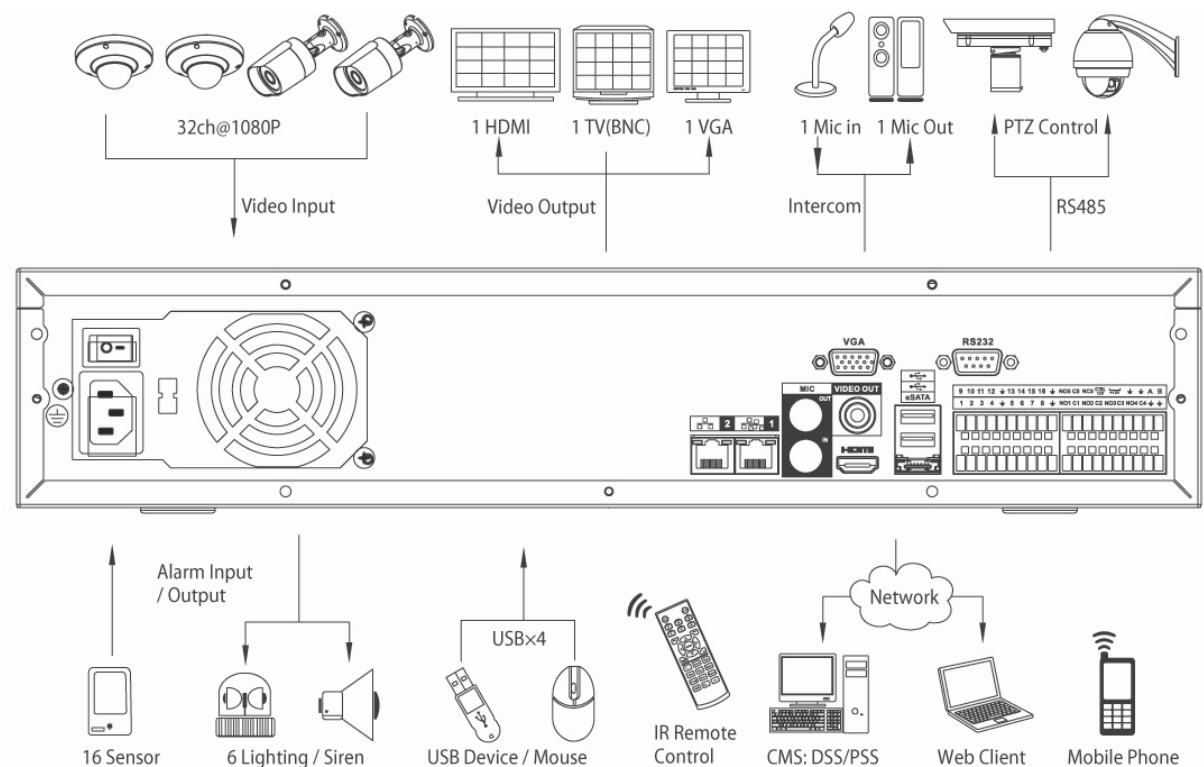

DH-NVR7808/7816/7832/7864

External HDD	1 eSATA port
Auxiliary Interface	
USB	4 ports (2 Rear), USB2.0
RS232	1 port, For PC communication & Keyboard
RS485	1 port, For PTZ control
General	
Power Supply	AC 100V~240V, 50/60 Hz
Power Consumption	75W (without HDD)
Working Environment	-10°C~+55°C / 10%~90%RH / 86~106kpa
Dimension (W×D×H)	2U, 440mm×460mm×89mm
Weight	6KG (without HDD)

System Connection

* Take NVR7832 as an example

Dahua Technology Co., Ltd.

1187 BinAn Road, Binjiang District, Hangzhou, China

Tel: +86-571-87688883

Fax: +86-571-87688815

Email: overseas@dahuatech.com

www.dahuasecurity.com

*Design and specifications are subject to change without notice.

© 2013 Dahua Technology Co., Ltd.