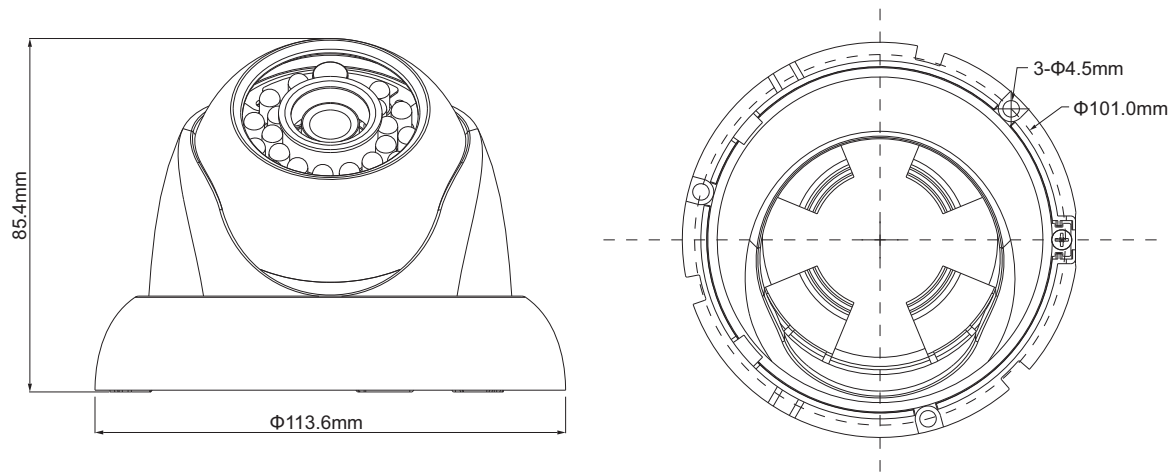

DH-CA-DW181E

Dimensions (mm)

Accessories (optional)

PFA130	PFA151	PFA152	PFB200W	PFA122

Dahua Technology Co., Ltd.

1187 BinAn Road, Binjiang District, Hangzhou, China

Tel: +86-571-87688883

Fax: +86-571-87688815

Email: overseas@dahuatech.com

www.dahuasecurity.com

*Design and specifications are subject to change without notice.

© 2013 Dahua Technology Co., Ltd.