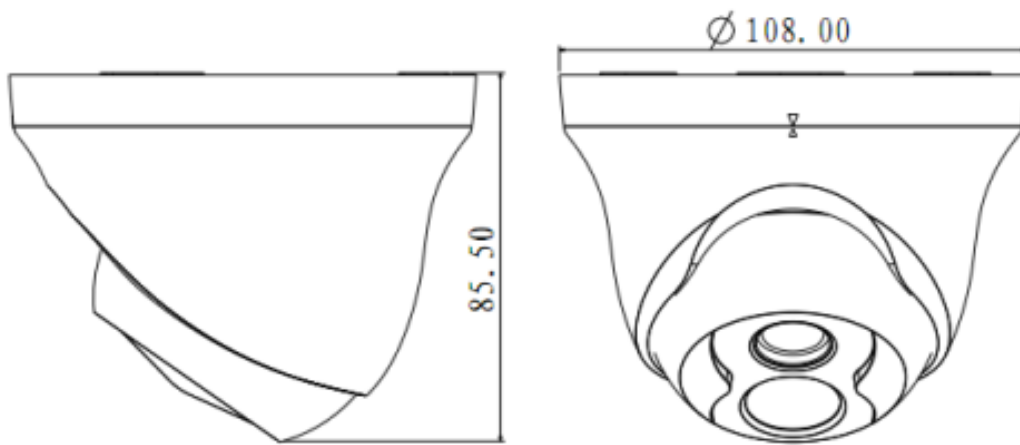

DH-CA-DW181H

Dimensions (mm)

Accessories (optional)

PFA130	PFA151	PFA152	PFB200W	PFA122

Dahua Technology Co., Ltd.

1187 BinAn Road, Binjiang District, Hangzhou, China

Tel: +86-571-87688883

Fax: +86-571-87688815

Email: overseas@dahuatech.com

www.dahuasecurity.com

*Design and specifications are subject to change without notice.

© 2013 Dahua Technology Co., Ltd.