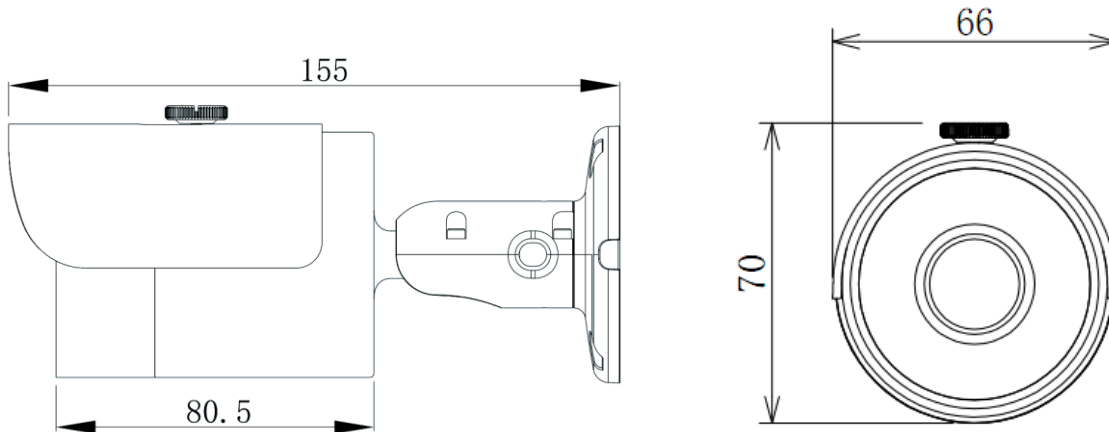

## Technical Specifications

<b>Model</b>	<b>DH-IPC-HFW2200S</b>		
<b>Camera</b>			
Image Sensor	1/3" 3Megapixel progressive scan CMOS		
Effective Pixels	2048(H)×1536(V)		
Scanning System	Progressive		
Electronic Shutter Speed	Auto/Manual, 1/3(4)~1/10000s		
Min. Illumination	0. 1Lux/F1.6 (Color) ;0Lux/F1.6(IR on)		
S/N Ratio	More than 50dB		
Video Output	N/A		
<b>Camera Features</b>			
Max. IR LEDs Length	30m		
Day/Night	Auto(ICR)/Color/B/W		
Backlight Compensation	BLC/ HLC		
White Balance	Auto/Manual		
Gain Control	Auto/Manual		
Noise Reduction	2D		
Privacy Masking	Up to 4 areas		
<b>Lens</b>			
Focal Length	3.6mm (6mm optional)		
Max Aperture	F1.8(F1.6)		
Focus Control	Manual		
Angle of View	H:72.5°(44°)		
Lens Type	Fixed lens		
Mount Type	Board-in Type		
<b>Video</b>			
Compression	H.264/MJPEG		
Resolution	1080P(1920×1080)/720P(1280×720)/D1(704×576/704×480)/CIF(352×288/352×240)		
Frame Rate	Main Stream	1080P/720P(1 ~ 25/30fps)	
	Sub Stream	D1/CIF(1~25/30fps)	
Bit Rate	H.264: 16K ~ 8192Kbps		
<b>Audio</b>			
Compression	N/A		
Interface	N/A		
<b>Network</b>			
Ethernet	RJ-45 (10/100Base-T)		
Wi-Fi	N/A		
Protocol	IPv4/IPv6, HTTP, HTTPS, SSL, TCP/IP, UDP, UPnP, ICMP, IGMP, RTSP, RTP, SMTP, NTP, DHCP, DNS, PPPOE, DDNS, FTP, IP Filter, QoS, Bonjour,		
ONVIF	ONVIF Profile S		
Max. User Access	20 users		

## DH-IPC-HFW2200S

Smart Phone	iPhone, iPad, Android, Windows Phone
<b>Auxiliary Interface</b>	
Memory Slot	N/A
RS485	N/A
Alarm	N/A
PIR Sensor Range	N/A
<b>General</b>	
Power Supply	DC12V,PoE (802.3af)
Power Consumption	Max 6W
Working Environment	-30°C~+60°C, Less than 95% RH
Ingress Protection	IP66
Vandal Resistance	N/A
Dimensions	70mm×66mm×155mm
Weight	0.62kg

### Dimensions (mm)