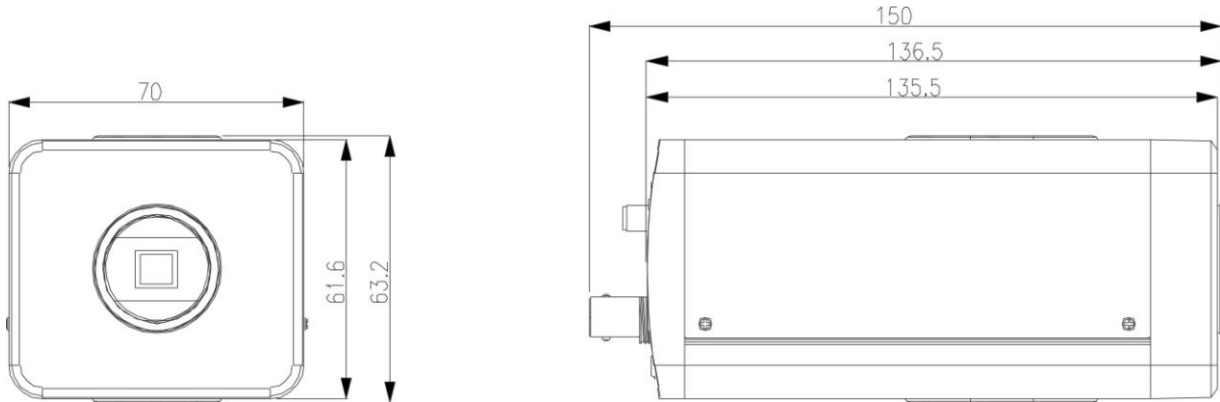

DH-IPC-HF5200

Technical Specifications

Model	IPC-HF5200	
Camera		
Image Sensor	1/2.8" 2Megapixel progressive scan Exmor CMOS	
Effective Pixels	1920(H)x1080(V)	
Scanning System	Progressive	
Electronic Shutter Speed	Auto/Manual, 1/3(4)~1/10000s	
Min. Illumination	Color: 0.1LUX/F1.2, B/W: 0.01LUX/F1.2	
S/N Ratio	More than 50dB	
Video Output	1 channel, BNC(1.0Vp-p/75Ω)	
Camera Features		
Day/Night	Auto(ICR) / Color / B/W	
Backlight Compensation	BLC / HLC / DWDR	
White Balance	Auto	
Gain Control	Auto/Manual	
Noise Reduction	3D	
Privacy Masking	Up to 4 areas	
Lens		
Lens Type	C/CS	
Video		
Compression	H.264 / MJPEG	
Resolution	1080P(1920×1080)/720P(1280×720)/D1(704×576/704×480)/CIF(352×288/352×240)	
Frame Rate	Main Stream	1080P/720P(1 ~ 25/30fps)
	Sub Stream	D1/CIF(1 ~ 25/30fps)
Bit Rate	H.264: 32K ~ 8192Kbps	
Audio		
Compression	G.711a / G.711u/ PCM	
Interface	1/1 channel In/Out	
Network		
Ethernet	RJ-45 (10/100Base-T)	
Protocol	IPv4/IPv6, HTTP, HTTPS, SSL, TCP/IP, UDP, UPnP, ICMP, IGMP, SNMP, RTSP, RTP, SMTP, NTP, DHCP, DNS, PPPOE, DDNS, FTP, IP Filter, QoS, Bonjour	
Compatibility	ONVIF PSIA CGI	
Max. User Access	10 users	
Smart Phone	iPhone, iPad, Android, Windows Phone	
Auxiliary Interface		
Memory Slot	Micro SD, Max 64GB	
RS485	1	
Alarm	1/1 channel In/Out	
General		
Power Supply	DC12V/AC24V, PoE(802.3af)	

DH-IPC-HF5200

Power Consumption	Max 3.5W
Working Environment	-10°C~+60°C, Less than 90%RH
Dimensions(W× D × H)	70mm × 63.2mm×149.5mm
Weight	0.65g

Dimensions (mm)

Accessories (optional)

				
PFB120W	PFB121W	PFA121	PFA152	PFA151