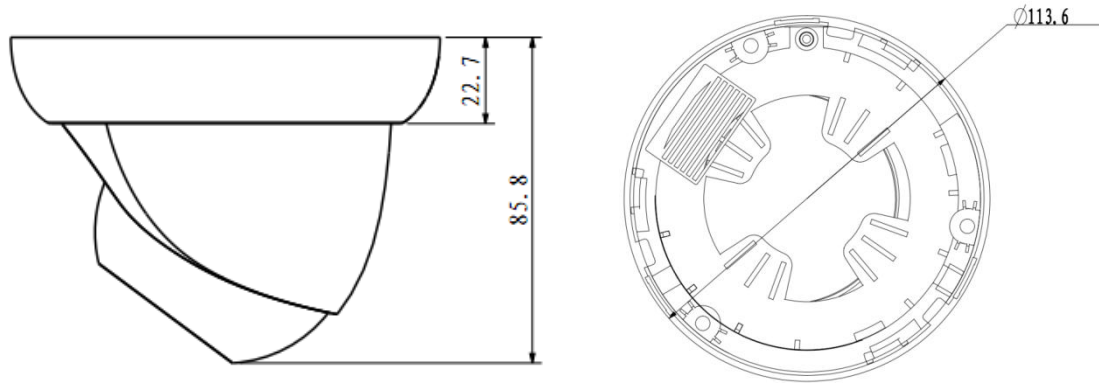

## Technical Specifications

<b>Model</b>	<b>DH-IPC-HDW4300S</b>	
<b>Camera</b>		
Image Sensor	1/3" 3Megapixel progressive scan CMOS	
Effective Pixels	2048(H)x1536(V)	
Scanning System	Progressive	
Electronic Shutter Speed	Auto/Manual, 1/3(4)~1/10000s	
Min. Illumination	0.01Lux/F1.6 (Color), 0Lux/F1.6(IR on)	
S/N Ratio	More than 50dB	
Video Output	N/A	
<b>Camera Features</b>		
Max. IR LEDs Length	20m	
Day/Night	Auto(ICR)/Color/B/W	
Backlight Compensation	BLC / HLC / DWDR	
White Balance	Auto/Manual	
Gain Control	Auto/Manual	
Noise Reduction	3D	
Privacy Masking	Up to 4 areas	
<b>Lens</b>		
Focal Length	3.6mm (6mm optional)	
Max Aperture	F1.8(F1.6)	
Focus Control	Manual	
Angle of View	H:72.5°(44°)	
Lens Type	Fixed lens	
Mount Type	Board-in Type	
<b>Video</b>		
Compression	H.264/ MJPEG	
Resolution	3M(2048×1536)/1080P(1920×1080) / 720P(1280×720) / D1(704×576/704×480) /CIF(352×288/352×240)	
Frame Rate	Main Stream	3M(1~20fps)/1080P/720P(1 ~ 25/30fps)
	Sub Stream	D1/CIF(1 ~ 25/30fps)
Bit Rate	H.264: 32K ~ 8192Kbps	
<b>Audio</b>		
Compression	N/A	
Interface	N/A	
<b>Network</b>		
Ethernet	RJ-45 (10/100Base-T)	
Wi-Fi	N/A	
Protocol	IPv4/IPv6, HTTP, HTTPS, SSL, TCP/IP, UDP, UPnP, ICMP, IGMP, SNMP, RTSP, RTP, SMTP, NTP, DHCP, DNS, PPPOE, DDNS, FTP, IP Filter, QoS, Bonjour	
Compatibility	ONVIF,PSIA,CGI	
Max. User Access	20 users	

## DH-IPC-HDW4300S

Smart Phone	iPhone, iPad, Android, Windows Phone
<b>Auxiliary Interface</b>	
Memory Slot	N/A
RS485	N/A
Alarm	N/A
PIR Sensor Range	N/A
<b>General</b>	
Power Supply	DC12V, PoE (802.3af)
Power Consumption	Max 4W
Working Environment	-30°C~+60°C, Less than 95% RH
Ingress Protection	IP66
Vandal Resistance	N/A
Dimensions	Φ113.6mm×85.8mm
Bare Machine Weight	0.29kg(0.45kg with packaging)

## Dimensions (mm)