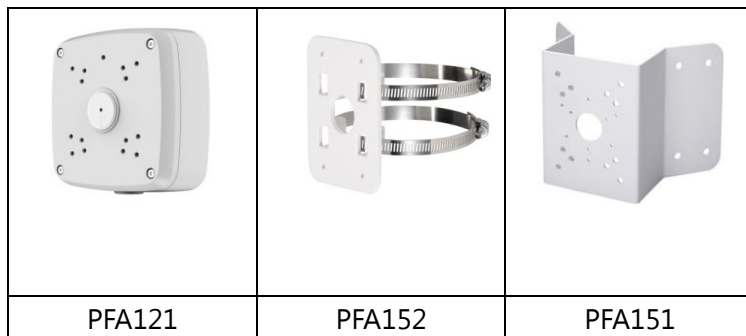

Dahua Technology Co., Ltd.

1199 BinAn Road, Binjiang District, Hangzhou, China

Tel: +86-571-87688883

Fax: +86-571-87688815

Email: overseas@dahuatech.com

www.dahuatech.com

*Design and specifications are subject to change without notice.

© 2014 Dahua Technology Co., Ltd.