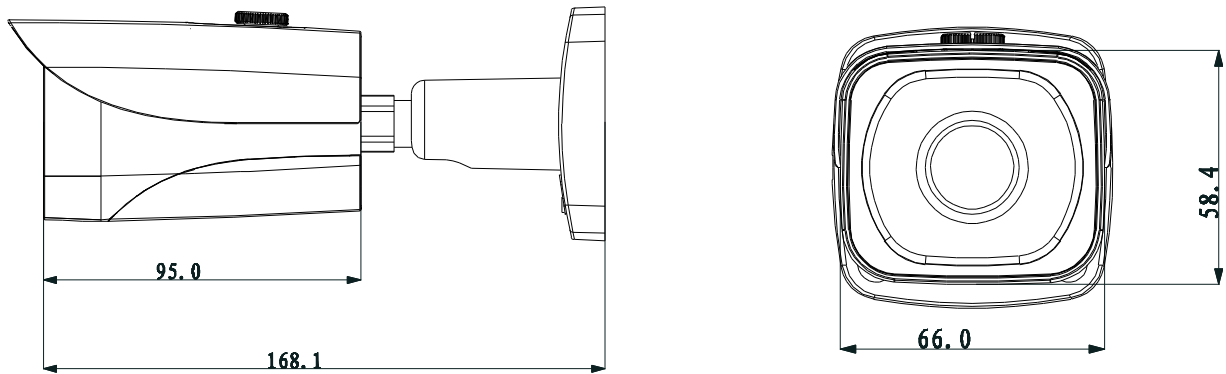

## Technical Specifications

<b>Model</b>	<b>DH-IPC-HFW4300E</b>	
<b>Camera</b>		
Image Sensor	1/3" 3Megapixel progressive scan CMOS	
Effective Pixels	2048(H)x1536(V)	
Scanning System	Progressive	
Electronic Shutter Speed	Auto/Manual, 1/3(4)~1/10000s	
Min. Illumination	0.01Lux/F1.6 (Color),0Lux/F1.6(IR on)	
S/N Ratio	More than 50dB	
Video Output	N/A	
<b>Camera Features</b>		
Max. IR LEDs Length	30m	
Day/Night	Auto(ICR)/Color/B/W	
Backlight Compensation	BLC / HLC / DWDR	
White Balance	Auto/Manual	
Gain Control	Auto/Manual	
Noise Reduction	3D	
Privacy Masking	Up to 4 areas	
<b>Lens</b>		
Focal Length	3.6mm (6mm,8mm optional)	
Max Aperture	F1.8(F1.6/F1.6)	
Focus Control	Manual	
Angle of View	H:72.5°(44°/33.2°)	
Lens Type	Fixed lens	
Mount Type	Board-in Type	
<b>Video</b>		
Compression	H.264/ MJPEG	
Resolution	3M(2048×1536)/1080P(1920×1080) / 720P(1280×720) / D1(704×576/704×480) / CIF(352×288/352×240)	
Frame Rate	Main Stream	3M(1~20fps)/1080P/720P(1 ~ 25/30fps)
	Sub Stream	D1/CIF(1 ~ 25/30fps)
Bit Rate	H.264: 32K ~ 8192Kbps	
<b>Audio</b>		
Compression	N/A	
Interface	N/A	
<b>Network</b>		
Ethernet	RJ-45 (10/100Base-T)	
Wi-Fi	N/A	
Protocol	IPv4/IPv6, HTTP, HTTPS, SSL, TCP/IP, UDP, UPnP, ICMP, IGMP, SNMP, RTSP, RTP, SMTP, NTP, DHCP, DNS, PPPOE, DDNS, FTP, IP Filter, QoS, Bonjour	
Compatibility	ONVIF,PSIA,CGI	
Max. User Access	20users	

## DH-IPC-HFW4300E

Smart Phone	iPhone, iPad, Android, Windows Phone
<b>Auxiliary Interface</b>	
Memory Slot	N/A
RS485	N/A
Alarm	N/A
PIR Sensor Range	N/A
<b>General</b>	
Power Supply	DC12V, PoE (802.3af)
Power Consumption	Max 5.5W
Working Environment	-20°C~+60°C, Less than 95% RH
Ingress Protection	IP66
Vandal Resistance	N/A
Dimensions	168.1mm×66mm×58.4mm
Weight	0.5kg

## Dimensions (mm)