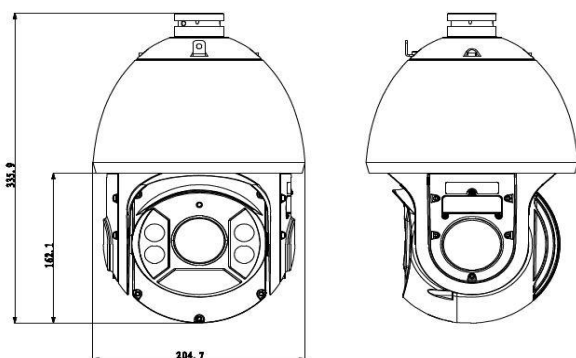

DIMENTION

SPECIFICATION

Camera	
Image Sensor	1/3" Exmor CMOS
Effective Pixels	1280(H) x960(V)
Scanning System	Progressive
Electronic Shutter Speed	1/1~ 1/30,000s
Min. Illumination	Color: 0.05Lux@F1.4; B/W: 0.005Lux@F1.4; 0Lux (IR on)
S/N Ratio	More than 50dB
Resolution	25/30/50/60fps@720P
Video Output	1-channel BNC HDCVI high definition video output/ CVBS standard definition video output (Can switch)
Camera Features	
Day/Night	Auto(ICR) / Color / B/W
Backlight Compensation	BLC / HLC / DWDR(Digital WDR)
White Balance	Auto, ATW, Indoor, Outdoor, Manual
Gain Control	Auto / Manual
Noise Reduction	2D/3D
Privacy Masking	Up to 24 areas
Digital Zoom	16x
Lens	
Focal Length	4.7mm~94mm(20x Optical zoom)
Max Aperture	F1.4 ~ F2.6
Focus Control	Auto / Manual
Angle of View	H: 54.1°~ 3.2°
Close Focus Distance	100mm~ 1000mm
PTZ	
Pan/Tilt Range	Pan: 0° ~ 360°endless;Tilt: -15° ~ 90°,auto flip 180°
Manual Control Speed	Pan: 0.1° ~ 160° /s;Tilt: 0.1° ~ 120° /s
Preset Speed	Pan:240° /s;Tilt: 200° /s
Preset	80(DH-SD), 255(Pelco-P/D)
PTZ Mode	5 Pattern, 8 Tour,Auto Pan,Auto Scan
Speed Setup	Human-oriented focal length/ speed adaptation
Power up Action	Auto restore to previous PTZ and lens status after power failure
Idle Motion	Activate Preset/Scan/Tour/Pattern if there is no command in the specified period
Protocol	DH-SD, Pelco-P/D (Auto recognition)
IR Distance	100m(2near IR LED+4far IR LED)
Audio	
Interface	1 channel In
Auxiliary Interface	
RS485	1
Alarm	2/1channel In/Out
General	
Power Supply	AC 24V/3A(±10%)
Power Consumption	10.5W,26W(IR on, Heater on)
Working Environment	-40°C ~ 60°C/ Less than 90% RH
Ingress Protection	IP66
Vandal Resistance	N/A
Dimensions	Φ204.7(mm) x 335.9(mm)
Weight	7.5kg