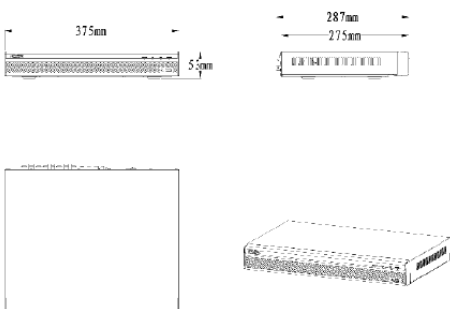

DIMENTION

SPECIFICATION

System		
Main Processor	Embedded processor	
Operating System	Embedded LINUX	
Video and Audio		
HDCVI Camera Input	16 channel	
IP Camera Input	16+2: each channel up to 5MP	
Audio Input / Output	4 / 1 channel	
Two-way Talk	Reuse audio input/out, RCA	
Display		
Interface	1 HDMI, 1 VGA	
Resolution	1920× 1080, 1280× 1024, 1280× 720, 1024× 768	
Display Split	1/4/8/9/16/25	
Privacy Masking	4 rectangular zones (each camera)	
OSD	Camera title, Time, Video loss, Camera lock, Motion detection, Recording	
Recording		
Video Audio Compression	H.264	
Record Resolution	1080P/720P,960H,D1,HD1,BCIF,CIF,QCIF	
Record Rate	Main stream	16CH:1080P(15fps) / 1080N/720P/960H/D1/HD1/BCIF/CIF/QCIF (1-25/30fps)
	Extra stream	D1/CIF/QCIF(1-25/30fps)
Bit Rate	1Kbps ~ 6144Kbps Per Channel	
Recording Mode	Manual, Schedule (Regular, Continuous), MD (Video detection: Motion Detection, Video Loss, Tampering), Alarm, Stop	
Recording Interval	1-60 min (default: 60 min), Pre-record: 1-30 sec, Post-record: 10-300 sec	
Video Detection & Alarm		
Trigger Events	Recording, PTZ, Tour, Alarm, Video Push, Email, FTP, Spot, Buzzer & Screen tips	
Motion Detection	Motion Detection, MD Zones: 396(22× 18), Video Loss & Camera Blank	
Alarm Input	16	
Relay Output	3	
Tracking Trigger Event	N/A	
Playback & Backup		
Sync Playback	1/4/9/16	
Search Mode	Time /Date, Alarm, MD and Exact Search (accurate to second)	
Playback Functions	Play, Pause, Stop, Rewind, Fast play, Slow Play, Next File, Previous File, Next Camera, Previous Camera, Full Screen, Repeat, Shuffle, Backup Selection, Digital Zoom	
Backup Mode	USB Device/Network	
Network		
Ethernet	1RJ-45 port (1000M)	
Network Functions	HTTP, TCP/IP, IPv4/IPV6, UPnP, RTSP, UDP, SMTP, NTP, DHCP, DNS, IP Filter, PPPoE, DDNS, FTP, Alarm Server, P2P, IP Search (Support Dahua IP camera, DVR, NVS, etc.)	
Max. User Access	128 users	
Smart Phone	iPhone, iPad, Android	
Interoperability	ONVIF 2.4.1, CGI Conformant	
Storage		
Internal HDD	2 SATA Port, up to 12TB capacity	
HDD Mode	Single	
eSata	N/A	
Auxiliary Interface		
Front Cover	N/A	
USB	16CH: 2 USB Ports (1USB 2.0 , 1USB 3.0)	
RS232	N/A	
RS485	1 port, For PTZ Control	
Electrical		
Power Supply	DC12V/4A	
Power Consumption	<10W (Without HDD)	
Environmental		
Power Supply	-10°C~+55°C (+14°F ~ +131°F), 86 ~ 106kpa	
Power Consumption	0°C~+50°C (+32°F ~ +122°F), 0 ~ 90% RH	
Construction		
Dimensions	1U, 375×285×55mm(14.7"×11.2"×2.2")	
Net Weight	2.35kg (5.2lb) (without HDD)	
Gross Weight	3.2kg (7.05lb)	
Installation	Desktop installation	