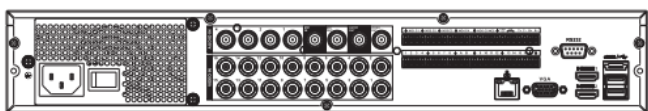

DIMENTION

SPECIFICATION

System		
Main Processor	Embedded processor	
Operating System	Embedded LINUX	
Video		
Input	16 channel	
IP Camera Input	16+8 Channel, each channel up to 5MP	
Audio		
Input	4 channel, BNC	
Output	1 channel, BNC	
Two-way Talk	Reuse audio input/output channel 1	
Display		
Interface	2 HDMI, 1 VGA, 1 BNC	
Resolution	1920×1080, 1280×1024, 1280×720, 1024×768, 800×600	
Display Split	1/4/8/9/16/25	
Privacy Masking	4 rectangular zones (each camera)	
OSD	Camera title, Time, Video loss, Camera lock, Motion detection, Recording	
Recording		
Video/Audio Compression	H.264+ / H.264	
Resolution	1080P, 1080N, 720P, 960H, D1, HD1, BCIF, CIF, QCIF	
Record Rate	Main Stream :	1080P(1~15fps) 1080N/720P/960H/D1/HD1/BCIF/CIF/QCIF (1~25/30fps)
	Extra Stream :	D1/CIF/QCIF(1~15fps)
Bit Rate	1Kbps ~ 6144Kbps Per Channe	
Record Mode	Manual, Schedule(Regular(Continuous), MD), Stop	
Record Interval	1~60 min (default: 60 min), Pre-record: 1~30 sec, Post-record: 10~300 sec	
Video Detection		
Trigger Events	Recording, PTZ, Tour, Video Push, Email, FTP, Spot, Buzzer & Screen tips	
Video Detection	Motion Detection, MD Zones: 396(22×18), Video Loss & Camera Blank	
Alarm Input	16 channel	
Relay Output	6 channel	
Playback & Backup		
Sync Playback	1/4/8/16	
Search Mode	Time/Date, MD & Exact search (accurate to second)	
Playback Functions	Play, Pause, Stop, Rewind, Fast play, Slow play, Next file, Previous file, Next camera, Previous camera, Full screen, Repeat, Shuffle, Backup selection, Digital zoom	
Backup Mode	USB Device / Network	
Network		
Ethernet	RJ-45 port (10/100M1000M)	
Network Functions	HTTP, TCP/IP, IPv4/IPv6, UPnP, RTSP, UDP, SMTP, NTP, DHCP, DNS, IP Filter, PPPoE, DDNS, FTP, Alarm Server, P2P, IP Search (Support Dahua IP camera, DVR, NVS, etc.)	
Max. User Access	128 users	
Smart Phone	iPhone, iPad, Android, Windows Phone	
Interoperability	ONVIF 2.42, CGI Conformant	
Storage		
Internal HDD	4 SATA Ports, up to 8TB capacity for each disk	
eSATA	1 Port	
Auxiliary Interface		
USB Interface	3 USB Ports (1 USB 2.0, 2 USB 3.0)	
RS232	1 port, For PC communication & Keyboard	
RS485/422	1 port, For PTZ control	
Environmental		
Power Supply	AC 100~240 V, 50/60 Hz	
Power Consumption	<30W	
Working Environment	-10 ~+55°C / 10~90%RH / 86~106kpa	
Dimension(W× D× H)	1.5U, 440mm× 460mm× 68mm	
Weight	6KG (without HDD)	