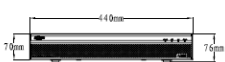

DIMENTION

SPECIFICATION

| | | |
|------------------------------|---|---|
| System | | |
| Main Processor | Embedded processor | |
| Operating System | Embedded LINUX | |
| Video | | |
| HDCVI Camera Input | 16 channel | |
| IP Camera Input | 64 Channel, each channel up to 12MP | |
| Audio In/Out | 4/1 | |
| Two-way Talk | 1 Mic In, 1 Mic Out, BNC | |
| Audio | | |
| Input | 4 channel, BNC | |
| Output | 1 channel, BNC | |
| Two-way Talk | 1 channel input, 1 channel output, BNC | |
| Display | | |
| Interface | 2 HDMI, 1 VGA, 1 TV | |
| Resolution | 1920× 1080, 1280× 1024, 1280× 720, 1024× 768, 800× 600 | |
| Display Split | 1/4/8/9/16 | |
| Privacy Masking | 4 rectangular zones (each camera) | |
| OSD | Camera title, Time, Video loss, Camera lock, Motion detection, Recording | |
| Recording | | |
| Video/Audio Compression | H.264/ H.264+ | |
| Resolution | 1080P, 720P, 960H, D1, HD1, BCIF, CIF, QCIF | |
| Record Rate | Main Stream : | 1080P/720P/960H/D1/HD1/BCIF/CIF/QCIF (1~25/30fps) |
| | Extra Stream : | D1/CIF/QCIF(1~25/30fps) |
| Bit Rate | 32-6144Kb/s Per Channel | |
| Record Mode | Manual, Schedule(Regular/Continuous), MD, Stop | |
| Record Interval | 1-120 min (default: 60 min), Pre-record: 1-30 sec, Post-record: 10-300 sec | |
| Video Detection | | |
| Trigger Events | Recording, PTZ, Tour, Video Push, Email, FTP, Spot, Buzzer & Screen tips | |
| Video Detection | Motion Detection, MD Zones: 396(22× 18), Video Loss & Camera Blank | |
| Alarm Input | 16 channel | |
| Relay Output | 6 channel | |
| Playback & Backup | | |
| Sync Playback | 1/4/9/16 | |
| Search Mode | Time/Date, MD & Exact search (accurate to second) | |
| Playback Functions | Play, Pause, Stop, Rewind, Fast play, Slow play, Next file, Previous file, Next camera, Previous camera, Full screen, Repeat, Shuffle, Backup selection, Digital zoom | |
| Backup Mode | USB Device/eSATA Device/Internal SATA burner/Network | |
| Network | | |
| Ethernet | 1 RJ-45 port (10/100M/1000M) | |
| Network Functions | HTTP, IPv4/IPv6, TCP/IP, UPNP, RTSP, UDP, SMTP, NTP, DHCP, DNS, PPPoE, DDNS, FTP, IP Filter | |
| Max. User Access | 128 users | |
| Smart Phone | iPhone, iPad, Android, Windows Phone | |
| Interoperability | ONVIF 2.4.1, CGI Conformant | |
| Storage | | |
| Internal HDD | 4 SATA Ports, up to 8TB capacity for each disk | |
| HDD Mode | Single | |
| External HDD | 1 eSATA port, up to 16TB | |
| Auxiliary Interface | | |
| USB Interface | 3 USB Ports (1 USB 2.0, 2 USB 3.0) | |
| RS232 | 1 port, For PC communication & Keyboard | |
| RS485 | 1 port RS485 for PTZ control, 1 port RS422 for Keyboard | |
| Electrical | | |
| Power Supply | AC 100-240 V, 50/60 Hz | |
| Power Consumption | 40W(without HDD) | |
| Environmental | | |
| Operating Conditions | -10°C ~ +55°C (+14°F ~ +131°F), 86 ~ 106kpa | |
| Storage Conditions | 0°C ~ +50°C (+32°F ~ +122°F), 0 ~ 90% RH | |
| Construction | | |
| Dimensions | 1.5U, 440mm×416mm×68mm (17.2" x 16.4" x 2.7") | |
| Net Weight | 6kg (13.23lb) (without HDD) | |
| Gross Weight | 7kg (15.43lb) | |
| Installation | Desktop installation/Rack-mounted | |