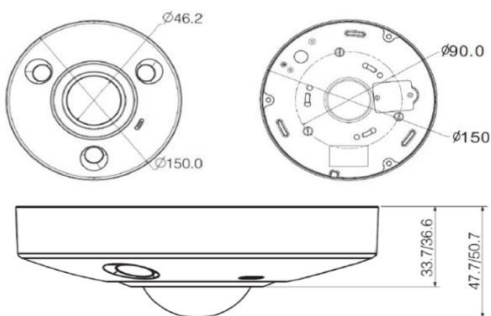

DIMENTION

SPECIFICATION

Camera		
Image Sensor	1/2.3" 12M progressive scan CMOS	
Effective Pixels	4000 (H) x 3000 (V)	
Scanning System	Progressive	
Electronic Shutter Speed	Auto/Manual 1/3-1/10000	
Min. Illumination	0.01Lux/F2.2(Color), 0Lux/F2.2(IR on)	
S/N Ratio	More than 50dB	
Video Output	N/A	
Camera Features		
Max. IR LEDs Length	10m	
Day/Night	Auto(ICR) / Color / B/W	
Backlight Compensation	BLC/ HLC/DWDR	
White Balance	Auto/Manual	
Gain Control	Auto/Manual	
Noise Reduction	3D	
Privacy Masking	Up to 4 areas	
Lens		
Focal Length	1.57mm	
Max Aperture	F2.2	
Focus Control	Manual	
Angle of View	185°/185°/185°	
Lens Type	Manual	
Mount Type	Board-in Type	
Video		
Compression	H.264H/MIPEG/JPEG	
Resolution	12M(4000×3000)/8M(2880×2880)/6M(2880×2160)/3M(2048×1536)	
Frame Rate	Main Stream	12M(1~15fps)/3M (1 ~ 25/30fps)
	Sub Stream	D1 /CIF(1 ~ 25/30fps)
Bit Rate	40Kbps-8192Kbps	
Corridor Mode	Original ,Panoramic, Double Panoramic,1+3,Eptz,4 pictures	
Audio		
Compression	G.711a/G.711u/PCM	
Interface	1/1 channel In/Out(Built in Mic)	
Network		
Ethernet	RJ-45 (10/100Base-T)	
Wi-Fi	N/A	
Protocol	HTTP,TCP,ARP,RTSP,RTP,UDP,RTCP,SMTP,FTP,DHCP,DNS,DDNS,PPPOE, IPv4/v6,SNMP,QoS,UPnP,NTP	
Compatibility	ONVIF,PSIA,CGI	
Max. User Access	20 users	
Smart Phone	iPhone, iPad, Android, Windows Phone	
Auxiliary Interface		
Memory Slot	Micro SD	
RS485	N/A	
Alarm	2/1 channel In/Out	
PIR Sensor Range	N/A	
General		
Power Supply	DC12V, PoE (802.3af)	
Power Consumption	<13W	
Working Environment	-30°C~+60°C, Less than 95%RH	
Ingress Protection	IP67	
Vandal Resistance	IK10	
Dimension(W× D× H)	Φ150mm×50.7mm	
Weight	0.58kg(0.86kg with packaging)	