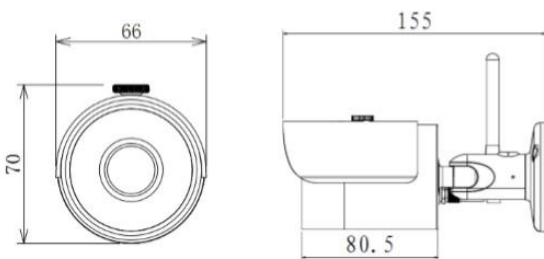

FEATURES

- 1/4" 1Megapixel progressive scan CMOS
- H.264 & MJPEG dual-stream encoding
- Max 25/30fps@720P(1280×720)
- DWDR, Day/Night(ICR), AWB, AGC, BLC
- Multiple network monitoring: Web viewer, CMS(DSS/PSS) & DMSS
- 3.6mm fixed lens
- Max. IR LEDs Length 30m
- Wi-Fi support
- IP66, DC12V

DIMENTION

SPECIFICATION

Camera		
Image Sensor	1/4" 1Megapixel progressive scan CMOS	
Effective Pixels	1280(H)x720(V)	
Scanning System	Progressive	
Electronic Shutter Speed	Auto/Manual, 1/3(4) ~ 1/10000	
Min. Illumination	Color: 0.01Lux/F1.8 ; 0Lux (IR on)	
S/N Ratio	More than 50dB	
Video Output	N/A	
Camera Features		
Max. IR LEDs Length	30m	
Day/Night	Auto(ICR)/Color/B/W	
Backlight Compensation	BLC / HLC / DWDR	
White Balance	Auto/Manual	
Gain Control	Auto/Manual	
Noise Reduction	3D	
Privacy Masking	Up to 4 areas	
Lens		
Focal Length	3.6mm	
Max Aperture	F1.8	
Focus Control	Manual	
Angle of View	H:59°	
Lens Type	Fixed lens	
Mount Type	Board-in Type	
Video		
Compression	H.264/H.264H/ H.264B/ MJPEG	
Resolution	720P(1280× 720)/D1(704× 576/704× 480)/ CIF(352× 288/352× 240)	
Frame Rate	Main Stream	720P(1 ~ 25/30fps)
	Sub Stream	D1/CIF(1 ~ 25/30fps)
Bit Rate	H.264: 448K ~ 8192Kbps	
Corridor Mode	N/A	
Audio		
Compression	N/A	
Interface	N/A	
Network		
Ethernet	RJ-45 (10/100Base-T)	
Wi-Fi	Wi-Fi(IEEE802.11b/g/n)	
Wi-Fi Range	50m(open field)	
Protocol	IPv4/IPv6, HTTP, HTTPS, SSL, TCP/IP, UDP, UPnP, ICMP, IGMP, SNMP, RTSP, RTP, SMTP, NTP, DHCP, DNS, PPPOE, DDNS, FTP, IP Filter, QoS, Bonjour,	
ONVIF	ONVIF , CGI	
Max. User Access	20 users	
Smart Phone	iPhone, iPad, Android, Windows Phone	
Auxiliary Interface		
Memory Slot	N/A	
RS485	N/A	
Alarm	N/A	
PIR Sensor Range	N/A	
General		
Power Supply	DC12V	
Power Consumption	< 6.5W	
Working Environment	-30°C~+50°C, Less than 95%RH	
Ingress Protection	IP66	
Vandal Resistance	N/A	
Dimensions	Φ70mm×66mm×155mm	
Weight	0.42Kg	