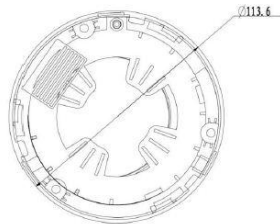

FEATURES

- 1/3" 1.3Megapixel progressive scan Aptina CMOS
- H.264& MIPEG dual-stream encoding
- Max 25/30fps@1.3M(1280×960) & 720P(1280×720)
- DWDR, Day/Night(ICR), 3DNR,AWB,AGC,BLC
- Multiple network monitoring: Web viewer, CMS(DSS/PSS) & DMSS
- 3.6mm fixed lens (2.8mm,6mm optional)
- Max. IR LEDs Length 20m
- IP66, PoE

DIMENTION

SPECIFICATION

Camera		
Image Sensor	1/3" 1.3Megapixel Exmor CMOS	
Effective Pixels	1280(H)x960(V)	
Scanning System	Progressive	
Electronic Shutter Speed	Auto/Manual, 1/3~1/10000s	
Min. Illumination	0.01Lux/F1.2 (Color) 0.005Lux/F1.2(B/W);0Lux/F1.2(IR on)	
S/N Ratio	More than 50dB	
Video Output	N/A	
Camera Features		
Max. IR LEDs Length	20m	
Day/Night	Auto(ICR)/Color/B/W	
Backlight Compensation	BLC / HLC / DWDR	
White Balance	Auto/Manual	
Gain Control	Auto/Manual	
Noise Reduction	3D	
Privacy Masking	Up to 4 areas	
Lens		
Focal Length	3.6mm (6mm,8mm optional)	
Max Aperture	F1.6	
Focus Control	Fixed Lens	
Angle of View	H:70°(114°/46°)	
Lens Type	Fixed lens	
Mount Type	Board-in Type	
Video		
Compression	H.264/ MIPEG	
Resolution	1.3M(1280x960)/720P(1280×720) / D1(704×576) / CIF(352×288)	
Frame Rate	Main Stream	1.3/720P(1 ~ 25/30fps)
	Sub Stream	D1/CIF(1 ~ 25/30fps)
Bit Rate	H.264: 32K ~ 8192Kbps	
Audio		
Compression	N/A	
Interface	N/A	
Network		
Ethernet	RJ-45 (10/100Base-T)	
Wi-Fi	N/A	
Protocol	IPv4/IPv6, HTTP, HTTPS, SSL, TCP/IP, UDP, UPnP, ICMP, IGMP, SNMP, RTSP, RTP, SMTP, NTP, DHCP, DNS, PPPoE, DDNS, FTP, IP Filter, QoS, Bonjour	
ONVIF	ONVIF Profile S	
Max. User Access	20 users	
Smart Phone	iPhone, iPad, Android, Windows Phone	
Auxiliary Interface		
Memory Slot	N/A	
RS485	N/A	
Alarm	N/A	
PIR Sensor Range	N/A	
General		
Power Supply	DC12V, PoE (802.3af)	
Power Consumption	Max 5W	
Working Environment	-20°C~+60°C, Less than 95% RH	
Ingress Protection	IP66	
Vandal Resistance	N/A	
Dimension(W× D× H)	Φ114mm×86mm	
Weight	0.4kg	