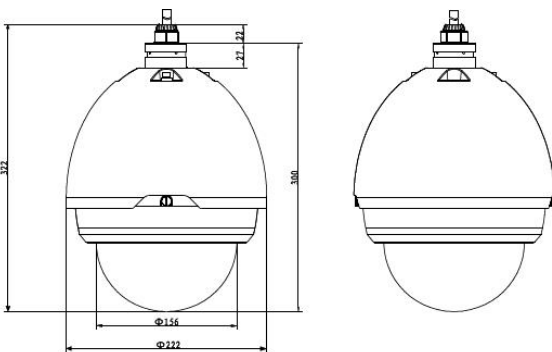

DIMENSION

Camera	
Image Sensor	1/3" Exmor CMOS
Effective Pixels	1280(H) x 960(V)
Scanning System	Progressive
Electronic Shutter Speed	1/1~ 1/30,000s
Min. Illumination	Color: 0.05Lux@F1.6; B/W: 0.005Lux@F1.4
S/N Ratio	More than 50dB
Video Output	BNC(1.0Vp-p/75Ω), PAL/NTSC
Camera Features	
Day/Night	Auto(ICR) / Color / B/W
Backlight Compensation	BLC / HLC / DWDR(Digital WDR)
White Balance	Auto, ATW, Indoor, Outdoor, Manual
Gain Control	Auto / Manual
Noise Reduction	Ultra DNR (2D/3D)
Privacy Masking	Up to 24 areas
Digital Zoom	16x
Defog	N/A
Lens	
Focal Length	4.7mm~94mm(20x Optical zoom)
Max Aperture	F1.4~ F2.6
Focus Control	Auto / Manual
Angle of View	H: 112.5°~ 39°
Close Focus Distance	100mm~ 1000mm
PTZ	
Pan/Tilt Range	Pan: 0° ~ 360°endless;Tilt: -2° ~ 90°,auto flip 180°
Manual Control Speed	Pan: 0.1° ~300° /s;Tilt: 0.1° ~250° /s
Preset Speed	Pan:400° /s;Tilt: 300° /s
Preset	80(DH-SD), 255(Pelco-P/D)
PTZ Mode	5 Pattern, 8 Tour,Auto Pan,Auto Scan
Power up Action	Auto restore to previous PTZ and lens status after power failure
Idle Motion	Activate Preset/Pan/Scan/Tour/Pattern if there is no command in the specified period
Speed Setup	Human-oriented focal length/ speed adaptation
Protocol	DH-SD, Pelco-P/D (Auto recognition)
IR Distance	N/A
Video	
Compression	H.264 / MJPEG
Resolution	1.3M(1280×960) / 720P(1280×720) / D1(704×576 / 704×480) / CIF (352×288/352×240)
Frame Rate	Main Stream 1.3M/ 720P(1 ~ 25/30fps) Sub Stream 1 D1/CIF(1 ~ 25/30fps) Sub Stream 2 N/A
Bit Rate	H.264: 448K ~ 8192Kbps, MJPEG: 5120K ~ 10240Kbps
Audio	
Compression	G.711a / G.711u(32Kbps) / PCM(128Kbps)
Interface	1/1 channel In/Out
Network	
Ethernet	RJ-45 (10/100Base-T)
Protocol	IPv4/ IPv6, HTTP, HTTPS, SSL, TCP/IP, UDP, UPnP, ICMP, IGMP, SNMP, RTSP, RTP, SMTP, NTP, DHCP, DNS, PPPoE, DDNS, FTP, IP Filter, QoS, Bonjour, 802.1x
Compatibility	ONVIF PSIA CGI
Max. User Access	20 users
Smart Phone	iPhone, iPad, Android, Windows Phone
Auxiliary Interface	
Memory Slot	Micro SD, Max 64GB
RS485	1
Alarm	2/1 channel In/Out
General	
Power Supply	AC 24V/3A(±10%)
Power Consumption	9.5W,21W(Heater on)
Working Environment	-40°C ~ 60°C / Less than 90% RH
Ingress Protection	IP66
Vandal Resistance	IK10
Dimensions	Φ222(mm) x322(mm)
Weight	6.8kg