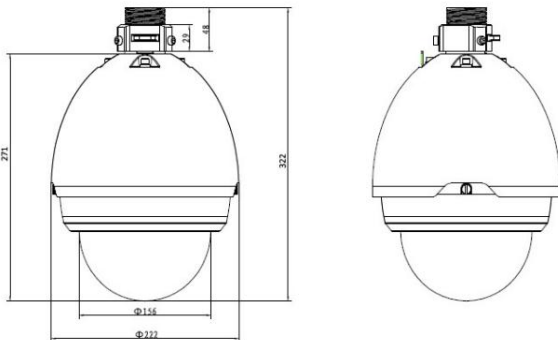

DIMENTION

Camera	
Image Sensor	1/2.8" Exmor CMOS
Effective Pixels	1944(H) x 1092(V)
Scanning System	Progressive
Electronic Shutter Speed	1~ 1/30,000s
Min. Illumination	Color: 0.05Lux@F1.6; B/W: 0.005Lux@F1.6
S/N Ratio	More than 50dB
Video Output	BNC(1.0Vp-p/75Ω), PAL/NTSC
Camera Features	
Day/Night	Auto(ICR) / Color / B/W
Backlight Compensation	BLC / HLC / DWDR(Digital WDR)
White Balance	Auto, ATW, Indoor, Outdoor, Manual
Gain Control	Auto / Manual
Noise Reduction	Ultra DNR (2D/3D)
Privacy Masking	Up to 24 areas
Digital Zoom	16x
Lens	
Focal Length	3mm~129mm (30x Optical zoom)
Max Aperture	F1.6 ~ F5.0
Focus Control	Auto / Manual
Angle of View	H: 65.1°~ 2.34°
Close Focus Distance	100mm~ 1000mm
PTZ	
Pan/Tilt Range	Pan: 0° ~ 360°endless;Tilt: -2° ~ 90°,auto flip 180°
Manual Control Speed	Pan: 0.1° ~300° /s;Tilt: 0.1° ~150° /s
Preset Speed	Pan:300° /s;Tilt: 200° /s
Preset	80(DH-SD), 255(Pelco-P/D)
PTZ Mode	5 Pattern, 8 Tour,Auto Pan,Auto Scan
Speed Setup	Human-oriented focal length/ speed adaptation
Power up Action	Auto restore to previous PTZ and lens status after power failure
Idle Motion	Activate Preset/Pan/Scan/Tour/Pattern if there is no command in the specified period
Protocol	DH-SD, Pelco-P/D (Auto recognition)
Video	
Compression	H.264 / MJPEG
Resolution	1080P(1920×1080)/720P(1280×720)/D1(704×576/704×480)/CIF(352×288/352×240)
Frame Rate	Main Stream 1080P/ D1(1 ~ 25/30fps), 720P(1~50/60fps)
Rate	Sub Stream D1/CIF(1 ~ 25/30fps)
Bit Rate	H.264: 56K ~ 8192Kbps, MJPEG: 56K ~ 20480Kbps
Audio	
Compression	G.711a / G.711u(32kpbs)/PCM(128kpbs)
Interface	1/1 channel In/Out
Network	
Ethernet	RJ-45 (10/100Base-T)
Protocol	IPv4/IPv6, HTTP, HTTPS, SSL, TCP/IP, UDP, UPnP, ICMP, IGMP, SNMP, RTSP, RTP, SMTP, NTP, DHCP, DNS, PPPoE, DDNS, FTP, IP Filter, QoS, Bonjour, 802.1x
Compatibility	ONVIF PSIA CGI
Max. User Access	20users
Smart Phone	iPhone, iPad, Android, WindowsPhone
Auxiliary Interface	
Memory Slot	Micro SD, Max 64GB
RS485	1
Alarm	2/1 channel In/Out
General	
Power Supply	AC 24V/3A(±10%)
Power Consumption	9.5W,21W(Heater on)
Working Environment	-40°C ~ 60°C/ Less than 90% RH
Ingress Protection	IP66, IK10
Dimensions	Φ211.9(mm) x 322.1(mm)
Weight	6.8kg